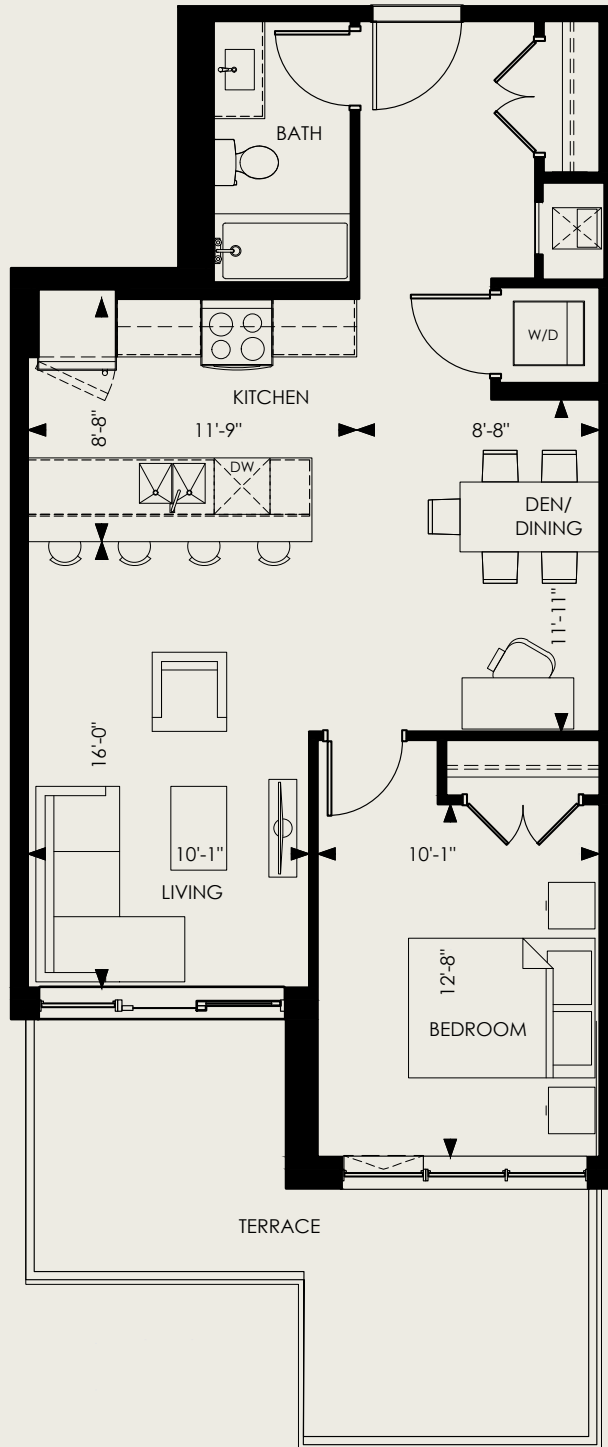

HUNTLEY

1 Bed, 1 Bath + Den

INTERIOR
801 SF

BALCONY
166 SF

FLOORS
4

SUITE 405

194 ERB STREET WEST, WATERLOO, ON

Does not include furniture. All dimensions and specifications are subject to change without notice. E.&O.E.