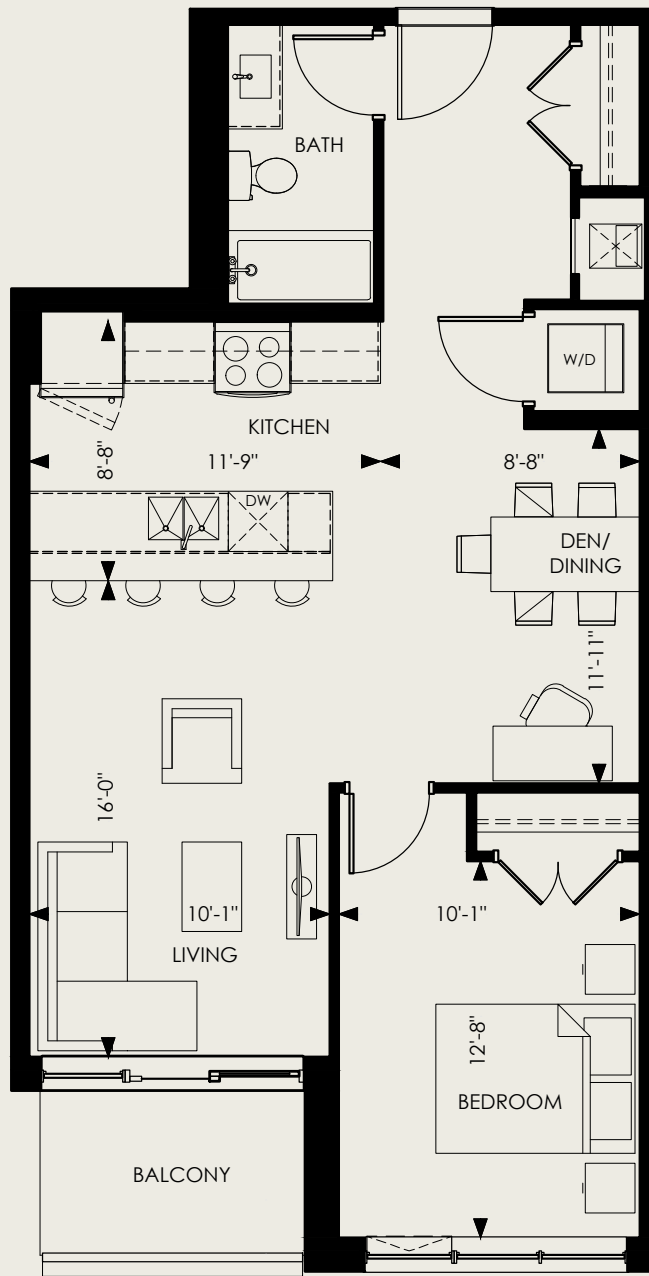

HUNTLEY

1 Bed, 1 Bath + Den

INTERIOR
801 SF

BALCONY
55 SF

FLOORS
5,6,7,8,9

SUITES 505-905

194 ERB STREET WEST, WATERLOO, ON

Does not include furniture. All dimensions and specifications are subject to change without notice. E.&O.E.