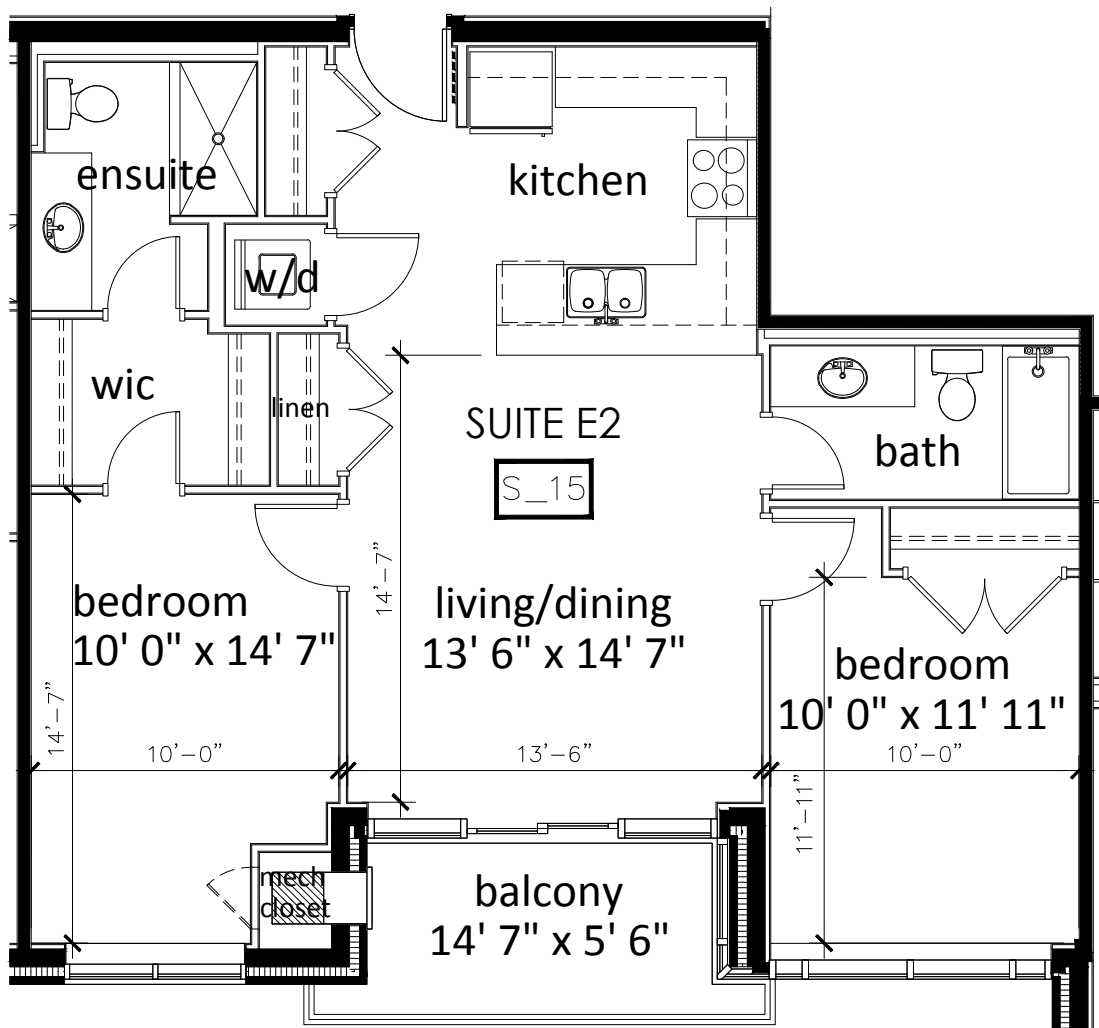

SAGINAW GARDENS

Jamieson

Suite E2 - 2 Bedroom At Corridor Jog

928 sq.ft. + 66 sq.ft. Balcony

2Nd To 7Th Floor | 6 Units

650 Saginaw Parkway, Cambridge, ON, Canada
saginawgardens.com | killamproperties.com