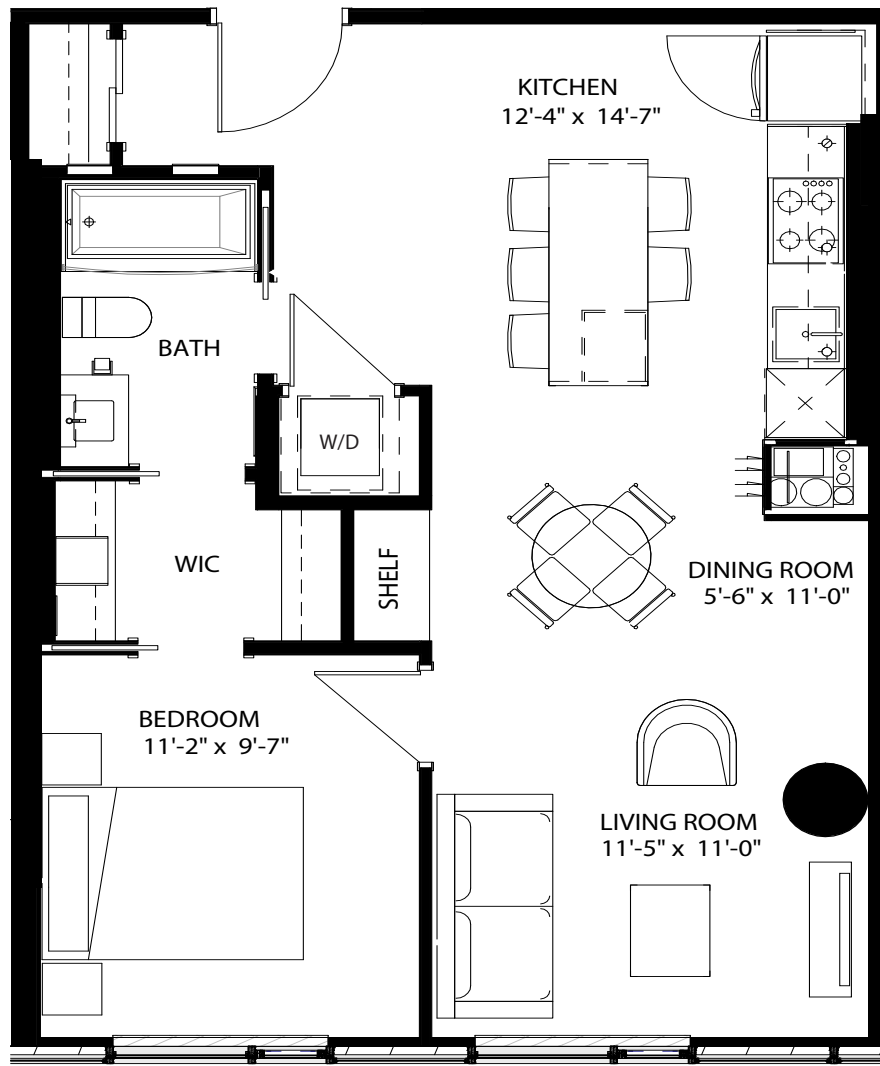

latitude

at frontier

BEACON
1 Bed / 1 Bath
826 Sq Ft
210, 311

Floor 2

Floor 3

livingatfrontier.com/latitude

All sizes and specifications are subject to change without notice. Furniture is not included. E. & O.E.