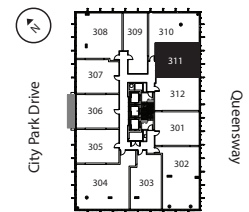

latitude

at frontier

BEACON
1 Bed / 1 Bath
826 Sq Ft
210, 311

Floor 2

Floor 3

livingatfrontier.com/latitude

All sizes and specifications are subject to change without notice. Furniture is not included. E. & O.E.