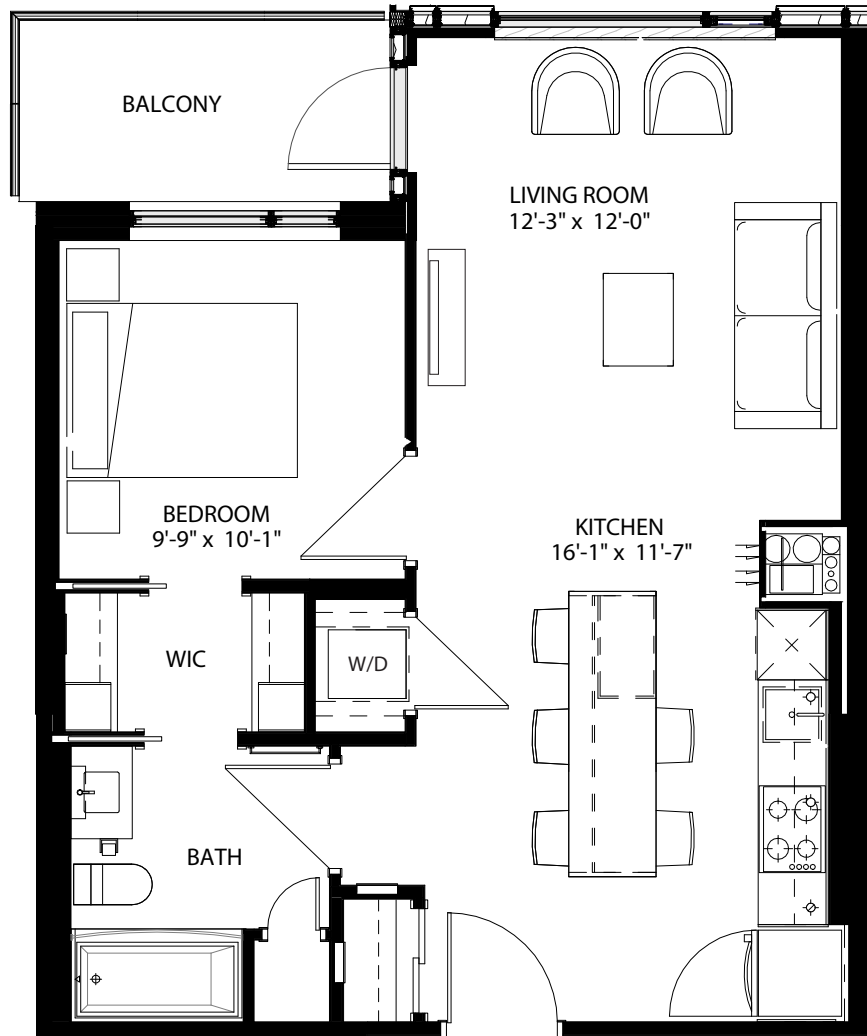

# latitude

at frontier

## BILEY

1 Bed / 1 Bath

646 Sq Ft

405, 505, 605, 705, 805, 905, 1005, 1105, 1205, 1305, 1405, 1505, 1605, 1705, 1805, 1905

[livingatfrontier.com/latitude](http://livingatfrontier.com/latitude)

All sizes and specifications are subject to change without notice. Furniture is not included. E. & O.E.

Floors 4-19