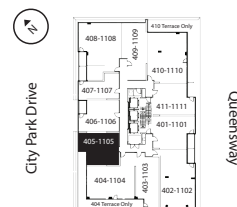

## BILEY

1 Bed / 1 Bath

646 Sq Ft

405, 505, 605, 705, 805, 905, 1005, 1105, 1205, 1305, 1405, 1505, 1605, 1705, 1805, 1905

[livingatfrontier.com/latitude](http://livingatfrontier.com/latitude)

All sizes and specifications are subject to change without notice. Furniture is not included. E. & O.E.