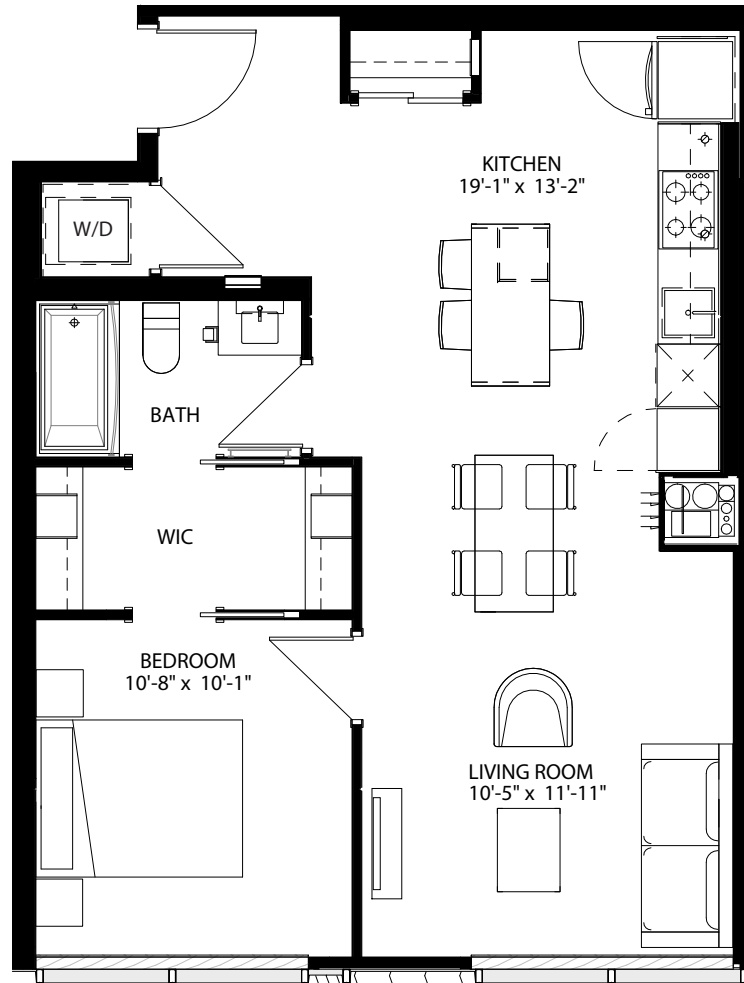

latitude

at frontier

PIPER / WINDSOR

1 Bed / 1 Bath

710 / 713 Sq Ft

101, 103

livingatfrontier.com/latitude

All sizes and specifications are subject to change without notice. Furniture is not included. E. & O.E.

Floor 1