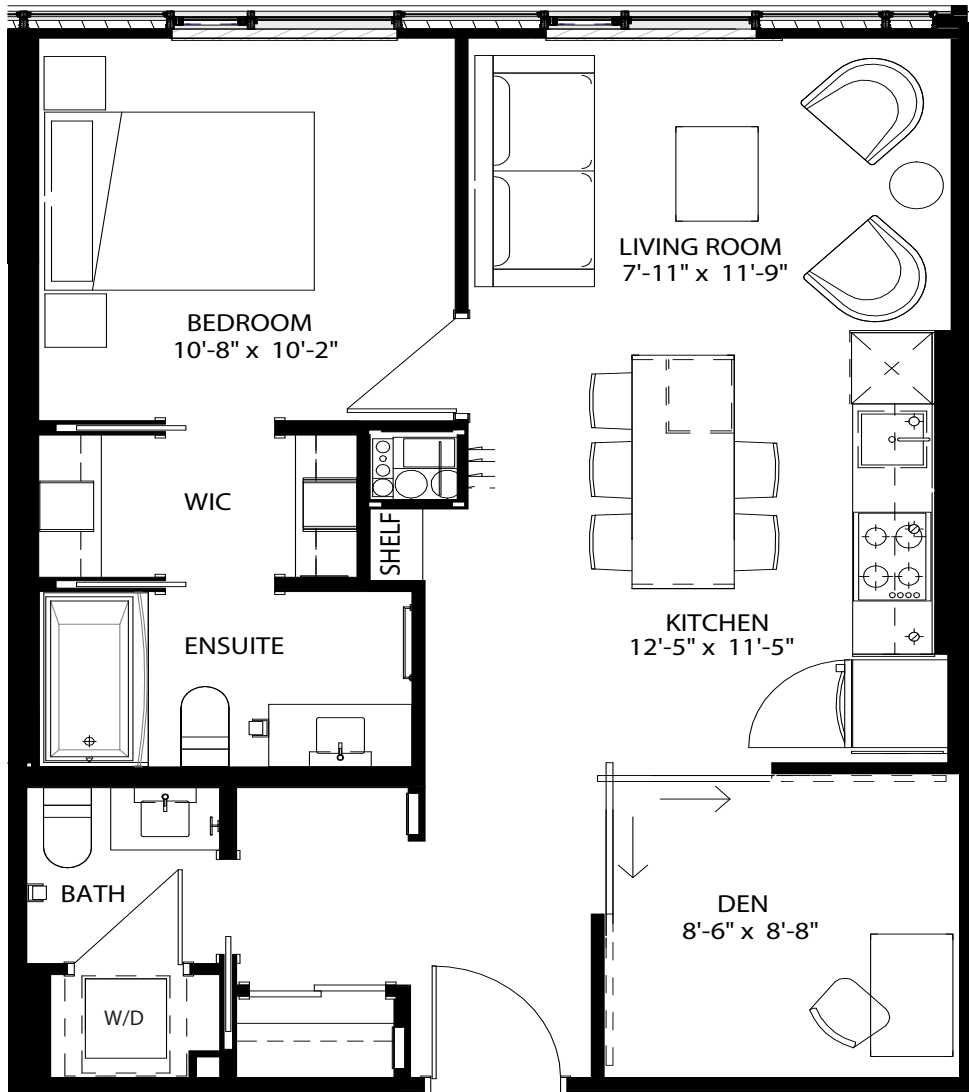

latitude

at frontier

CARLSBAD
 1 Bed + Den / 1.5 Bath
 717 Sq Ft
 205, 305

Floor 2

Floor 3

livingatfrontier.com/latitude

All sizes and specifications are subject to change without notice. Furniture is not included. E. & O.E.