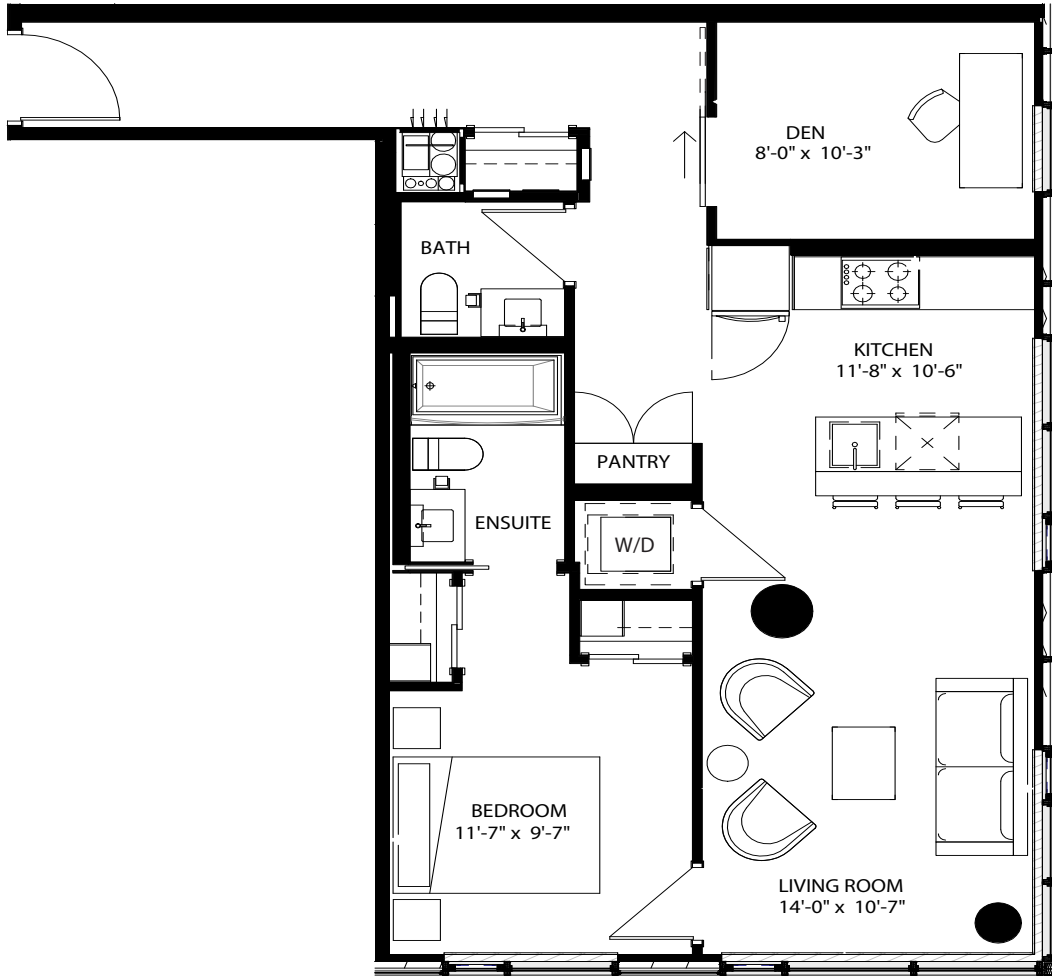

latitude

at frontier

CEDARDALE
 1 Bed + Den / 1.5 Bath
 826 Sq Ft
 209, 310

Floor 2

Floor 3

livingatfrontier.com/latitude

All sizes and specifications are subject to change without notice. Furniture is not included. E. & O.E.