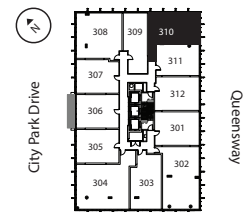

latitude

at frontier

CEDARDALE
 1 Bed + Den / 1.5 Bath
 826 Sq Ft
 209, 310

Floor 2

Floor 3

livingatfrontier.com/latitude

All sizes and specifications are subject to change without notice. Furniture is not included. E. & O.E.