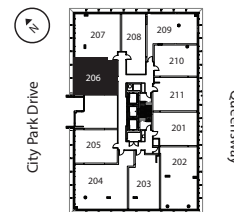

# latitude

at frontier

CHATEAU  
 1 Bed + Den / 1.5 Bath  
 708 Sq Ft  
 206, 307

Floor 2

Floor 3

[livingatfrontier.com/latitude](http://livingatfrontier.com/latitude)

All sizes and specifications are subject to change without notice. Furniture is not included. E. & O.E.