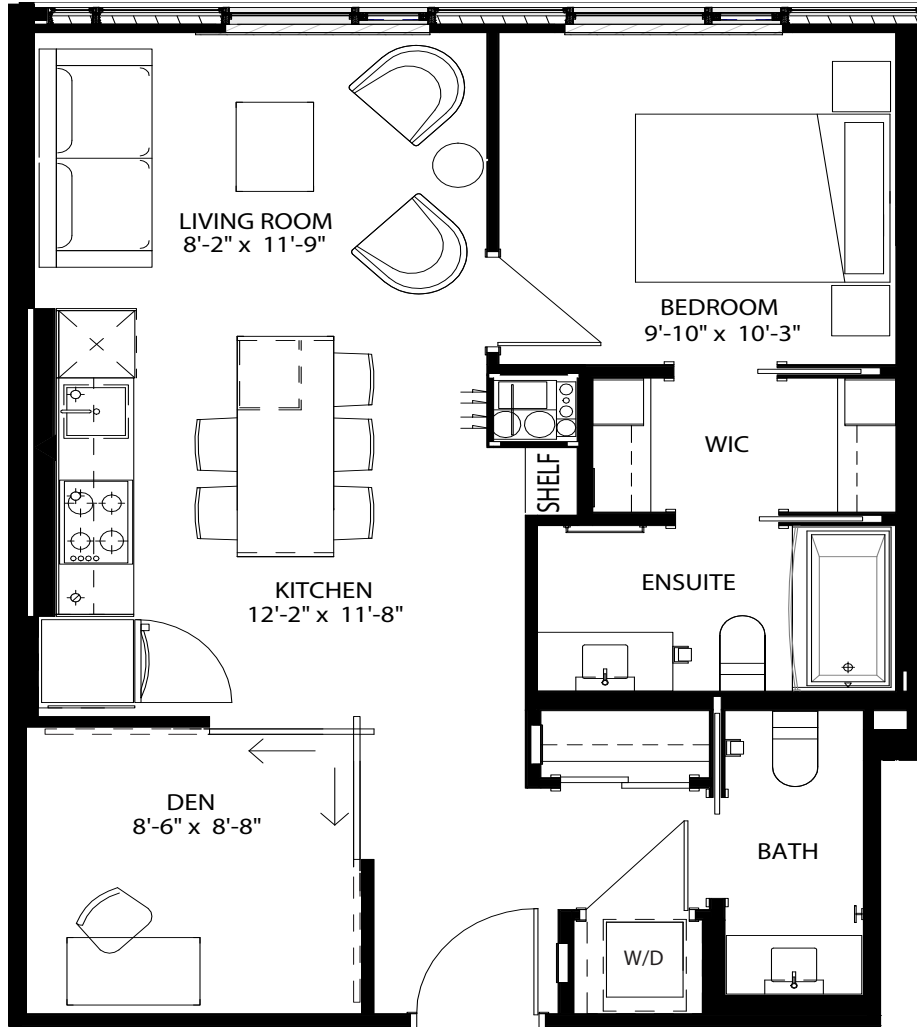

# latitude

at frontier

CHATEAU  
 1 Bed + Den / 1.5 Bath  
 708 Sq Ft  
 206, 307

Floor 2

Floor 3

[livingatfrontier.com/latitude](http://livingatfrontier.com/latitude)

All sizes and specifications are subject to change without notice. Furniture is not included. E. & O.E.