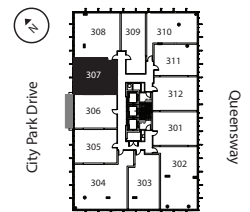

# latitude

at frontier

CHATEAU  
 1 Bed + Den / 1.5 Bath  
 708 Sq Ft  
 206, 307

Floor 2

Floor 3

[livingatfrontier.com/latitude](http://livingatfrontier.com/latitude)

All sizes and specifications are subject to change without notice. Furniture is not included. E. & O.E.