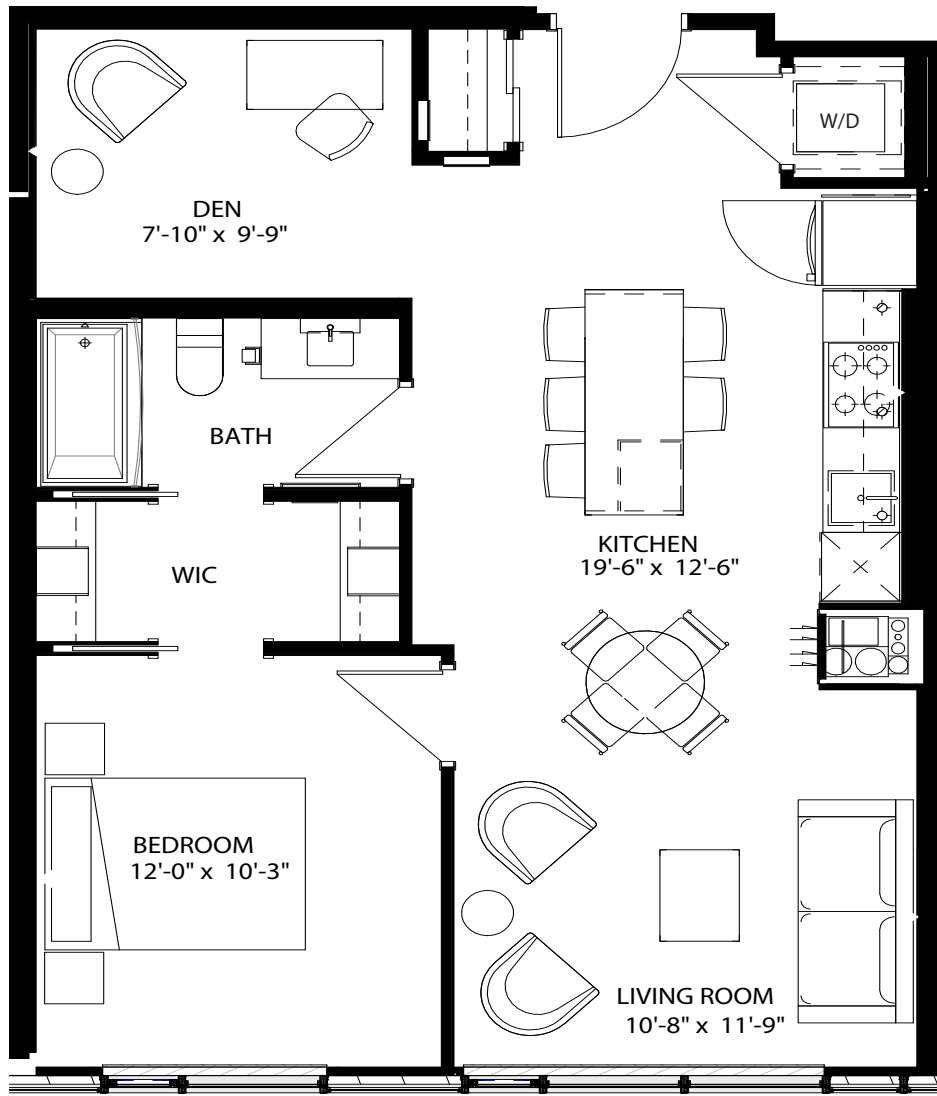

latitude

at frontier

CHAPEL

1 Bed + Den / 1 Bath

734 Sq Ft

211, 312

Floor 2

Floor 3

livingatfrontier.com/latitude

All sizes and specifications are subject to change without notice. Furniture is not included. E. & O.E.