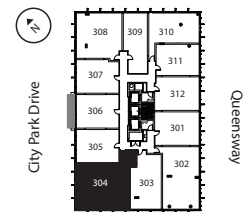

latitude

at frontier

EDWARDS
 2 Bed / 2 Bath
 1,292 Sq Ft
 204, 304

livingatfrontier.com/latitude

All sizes and specifications are subject to change without notice. Furniture is not included. E. & O.E.

Floor 2

Floor 3