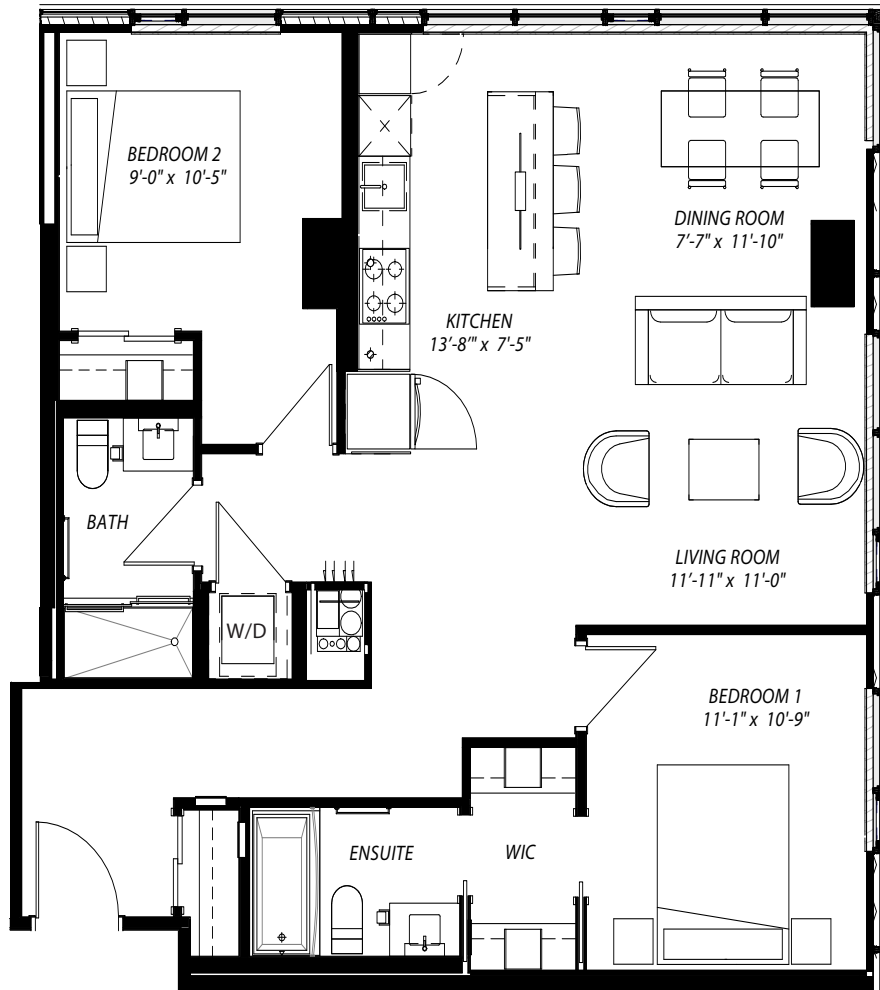

# latitude

at frontier

EMERALD  
2 Bed / 2 Bath  
1,033 Sq Ft  
207, 308

Floor 2

Floor 3

[livingatfrontier.com/latitude](http://livingatfrontier.com/latitude)

All sizes and specifications are subject to change without notice. Furniture is not included. E. & O.E.