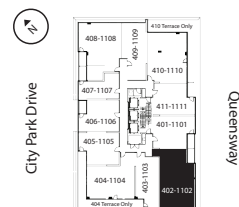

## GLOUCESTER

2 Bed / 2 Bath

1,069 Sq Ft

402, 502, 602, 702, 802, 902, 1002, 1102, 1202,  
1302, 1402, 1502, 1602, 1702, 1802, 1902

[livingatfrontier.com/latitude](http://livingatfrontier.com/latitude)

All sizes and specifications are subject to change without notice. Furniture is not included. E. & O.E.