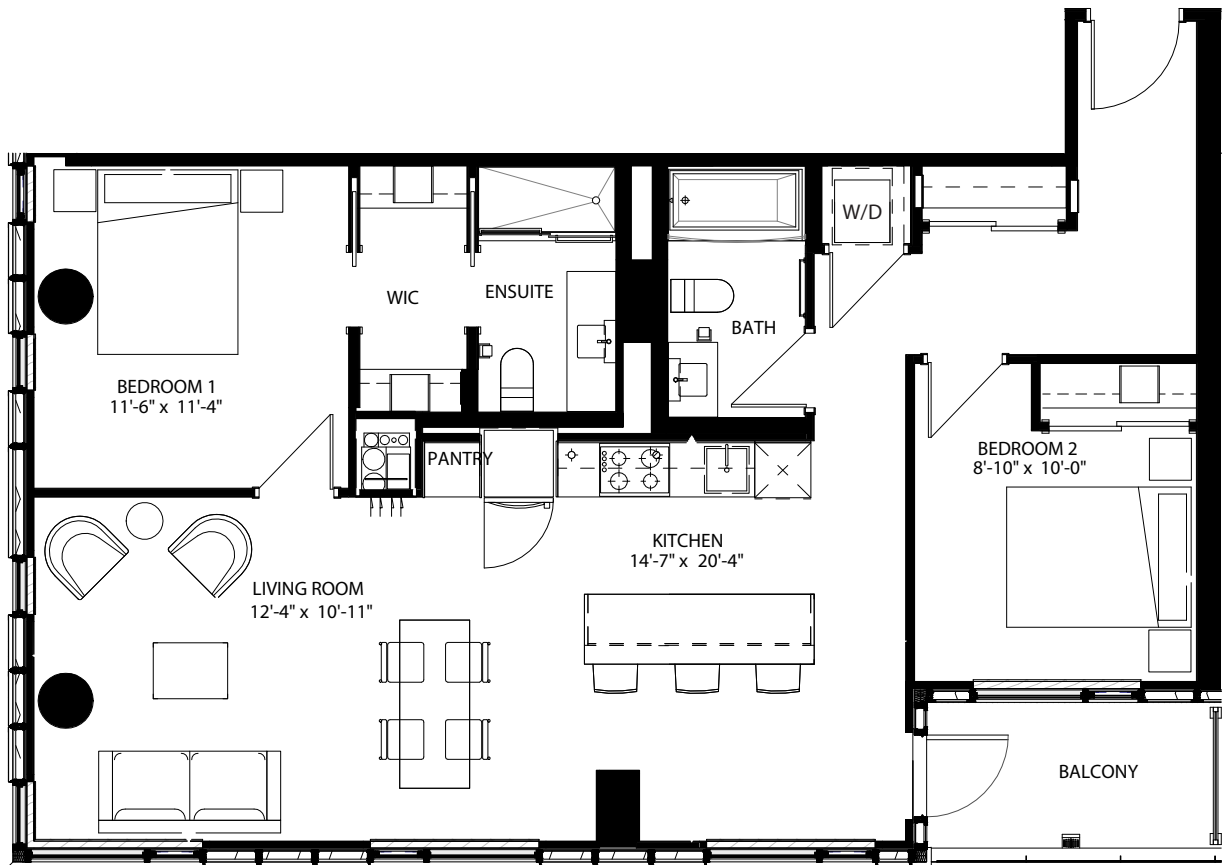

# latitude

at frontier

## GLOUCESTER

2 Bed / 2 Bath

1,069 Sq Ft

402, 502, 602, 702, 802, 902, 1002, 1102, 1202,  
1302, 1402, 1502, 1602, 1702, 1802, 1902

[livingatfrontier.com/latitude](http://livingatfrontier.com/latitude)

All sizes and specifications are subject to change without notice. Furniture is not included. E. & O.E.

Floors 4-19