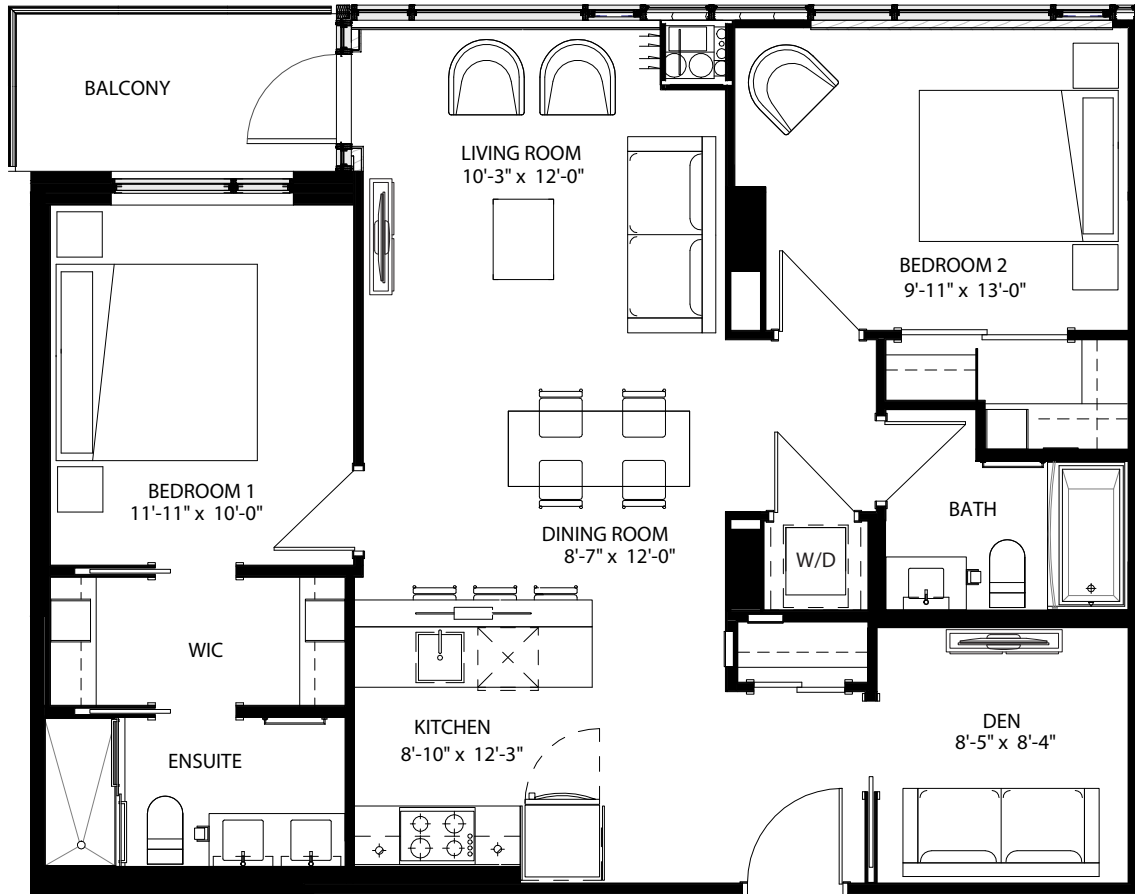

# latitude

at frontier

FAIRFIELD  
2 Bed + Den / 2 Bath  
1,033 Sq Ft  
2004

Floor 20 (PH)

[livingatfrontier.com/latitude](http://livingatfrontier.com/latitude)

All sizes and specifications are subject to change without notice. Furniture is not included. E. & O.E.