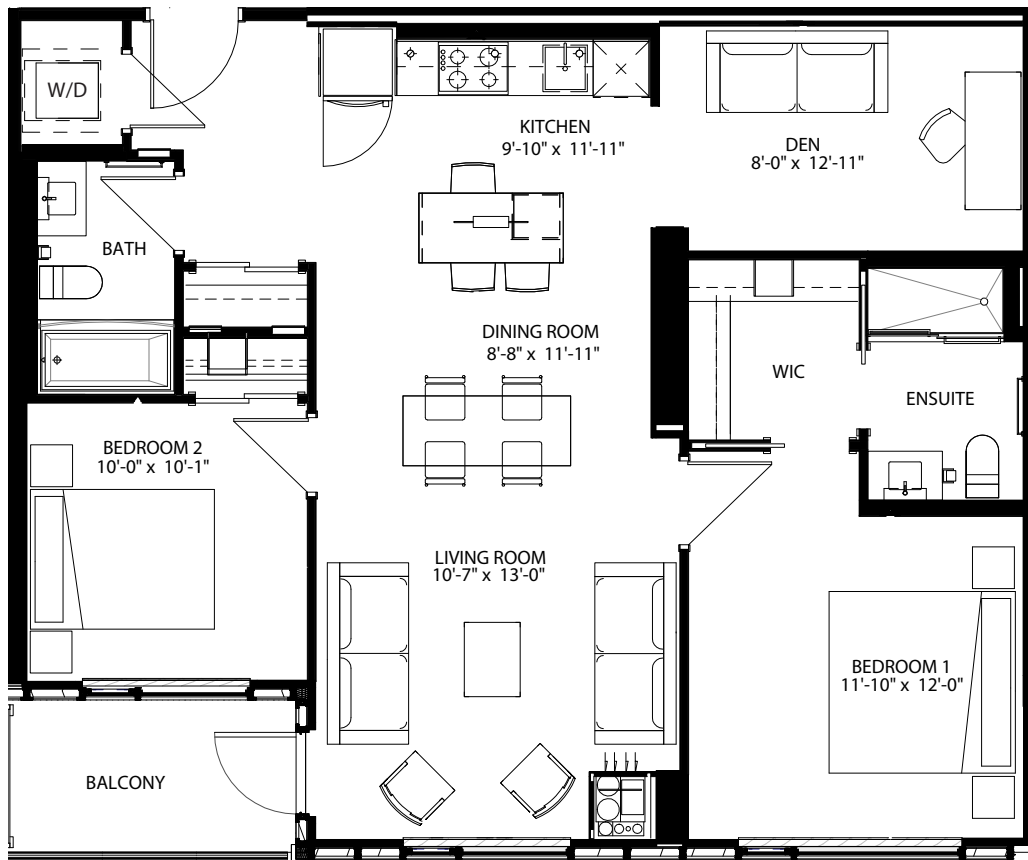

latitude

at frontier

QUEENSWAY
2 Bed + Den / 2 Bath
1,065 Sq Ft
2001

Floor 20 (PH)

livingatfrontier.com/latitude

All sizes and specifications are subject to change without notice. Furniture is not included. E. & O.E.