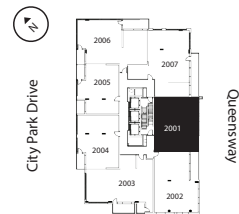

latitude

at frontier

QUEENSWAY
2 Bed + Den / 2 Bath
1,065 Sq Ft
2001

Floor 20 (PH)

livingatfrontier.com/latitude

All sizes and specifications are subject to change without notice. Furniture is not included. E. & O.E.