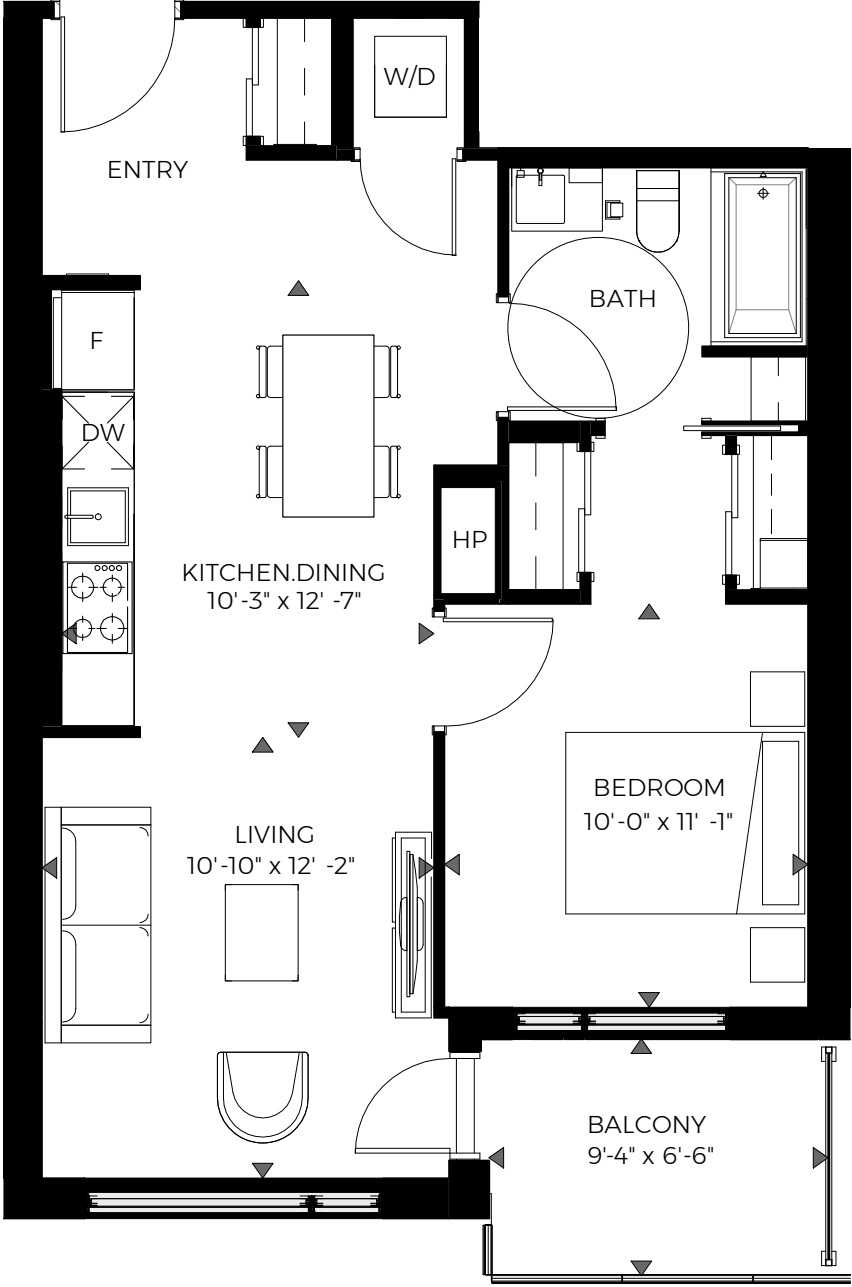

FLARE

1 BEDROOM, BF / 667 SQ.FT. / BALCONY / 62 SQ.FT.
UNITS 315-915

LIVINGATLUMA.CA

Does not include furniture. All dimensions and specifications are subject to change without notice. E.&O.E