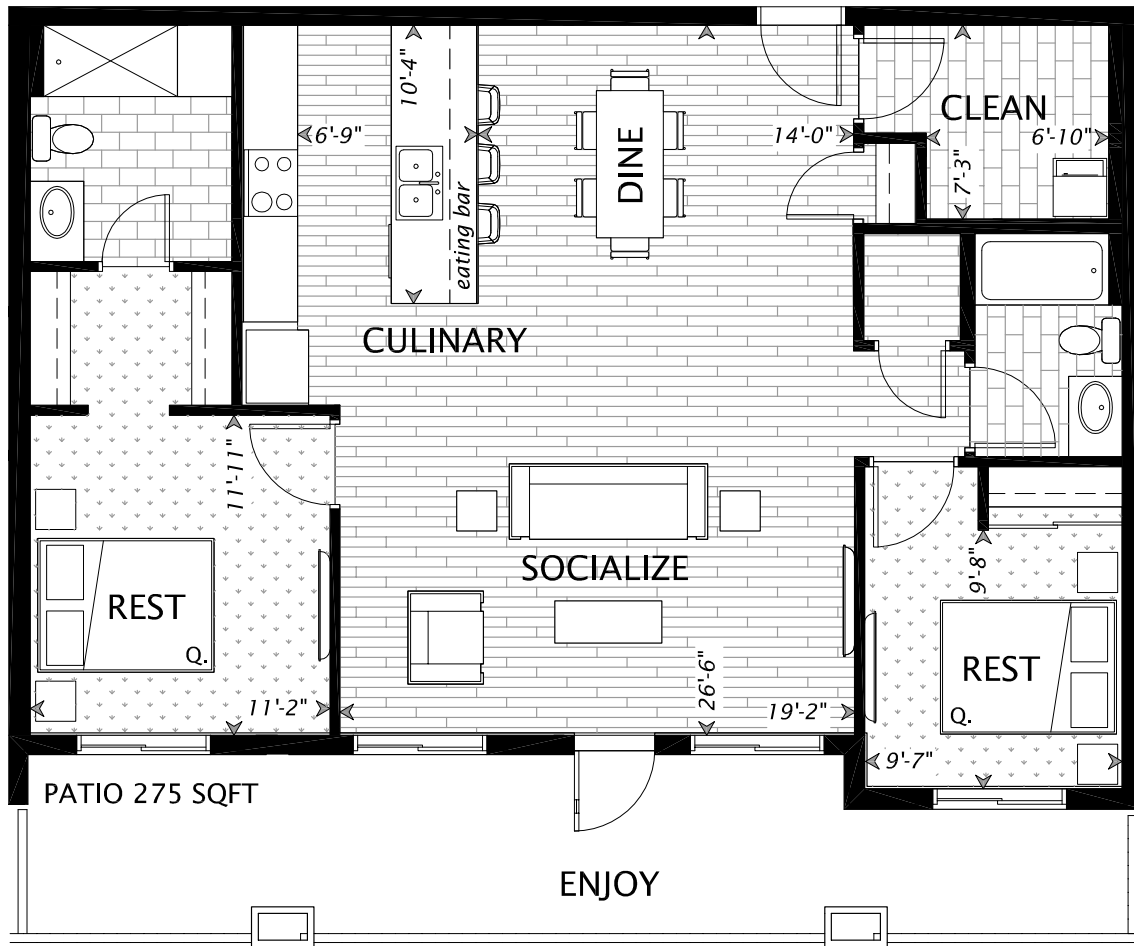

THE NAUTICAL AT
SUMMERSIDE
LUXURY SUITES

MALIBU

1100 sq ft. (RMS)
2 Bed / 2 Bath