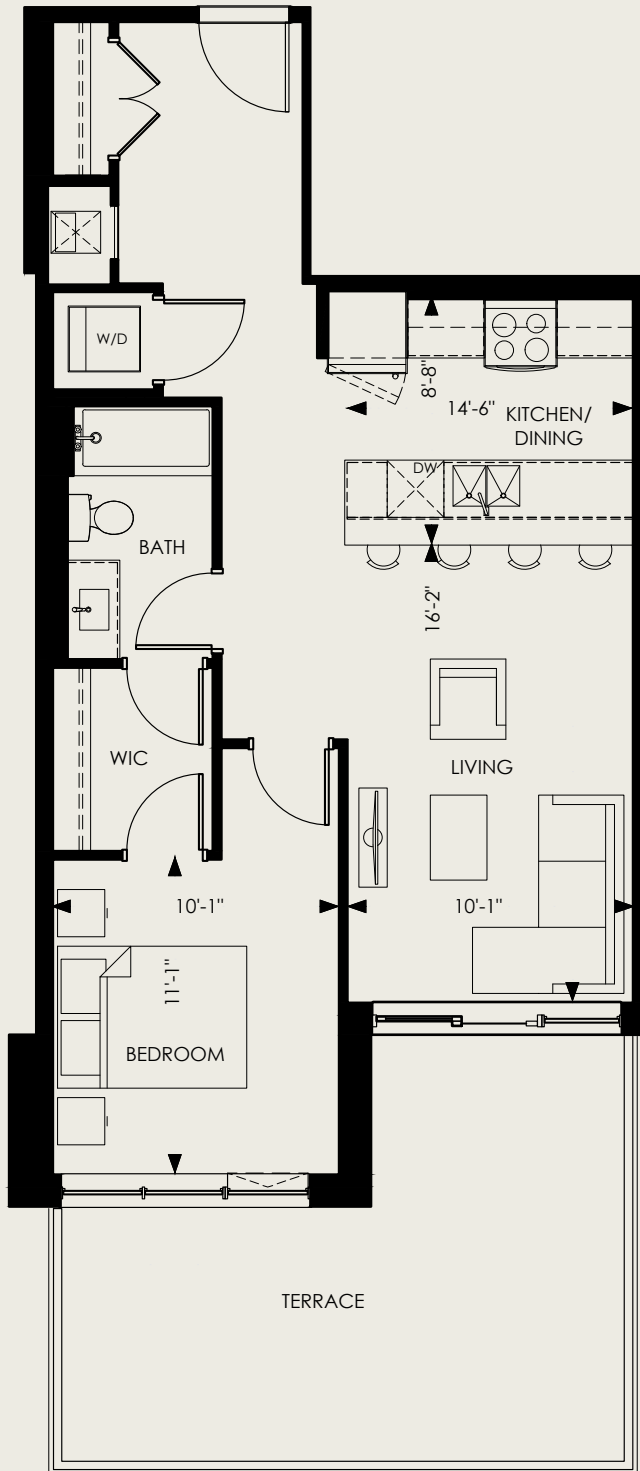

MENNO

1 Bed, 1 Bath

INTERIOR
753 SF

BALCONY
234 SF

FLOORS
4

SUITE 409

194 ERB STREET WEST, WATERLOO, ON

Does not include furniture. All dimensions and specifications are subject to change without notice. E.&O.E.