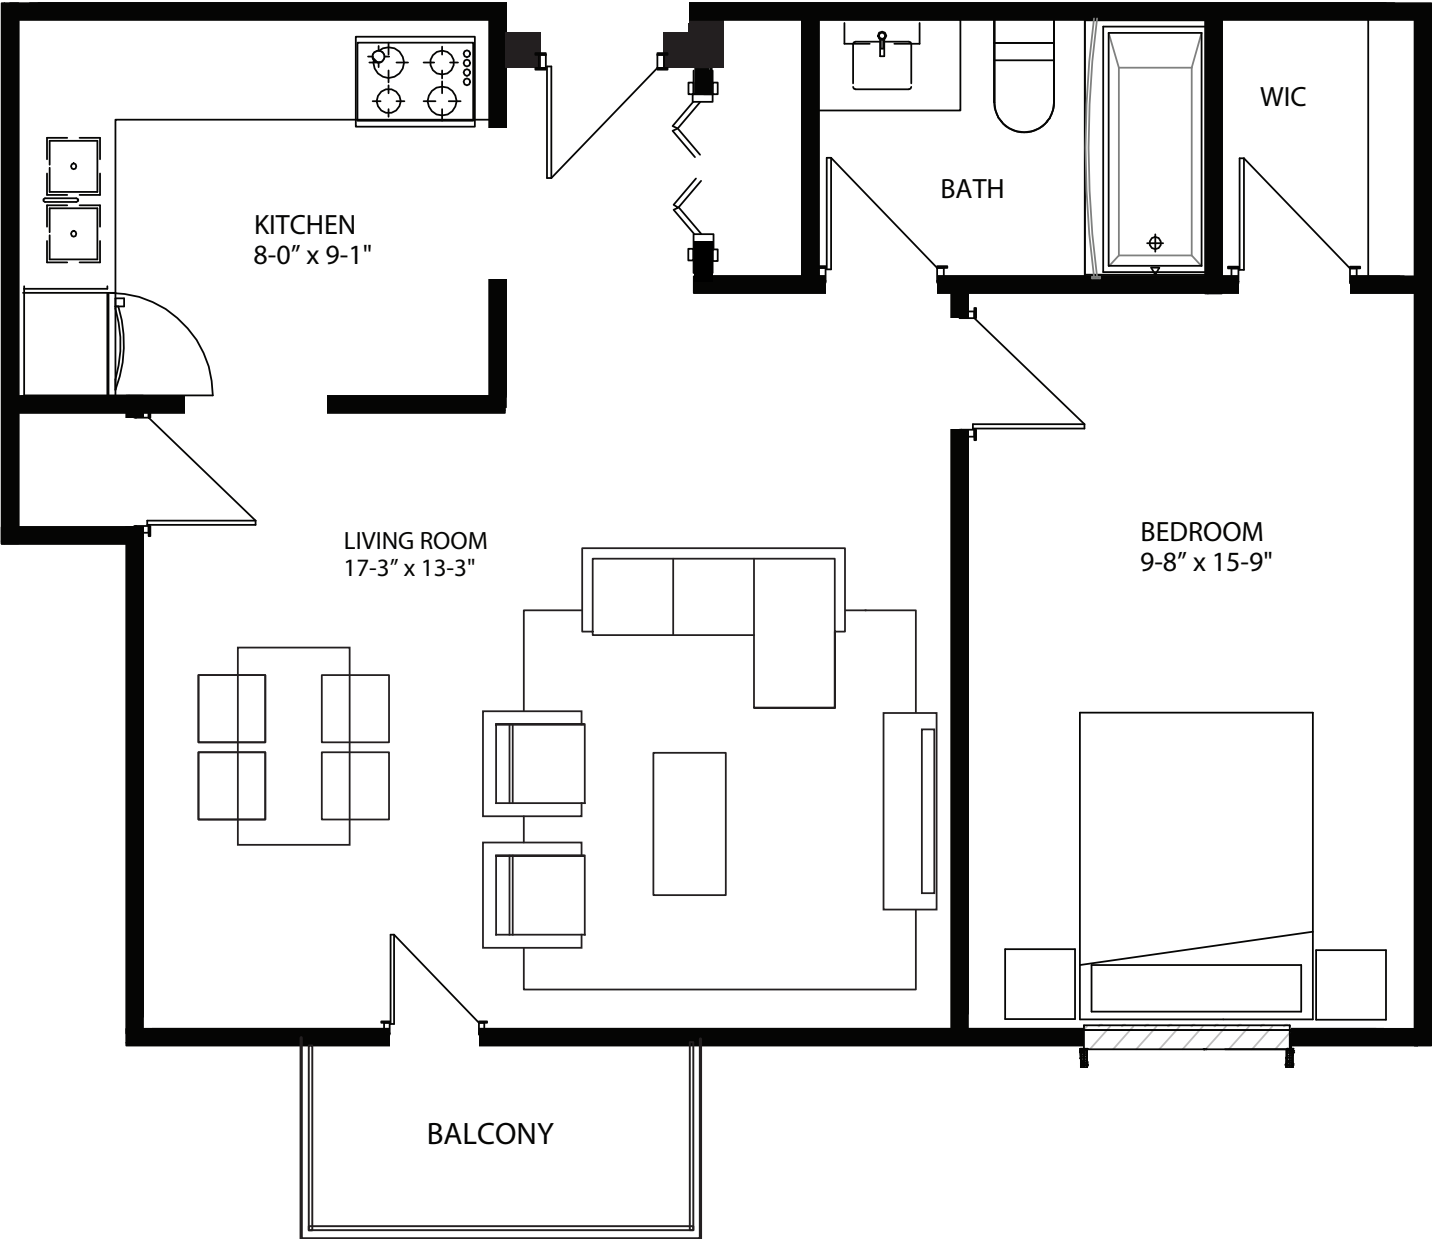

NORTHFIELD GARDENS

160-170 WISSLER ROAD, WATERLOO

1 BEDROOM, 1 BATH | Approximately 560 SF

160-170 Wissler Road
Waterloo, Ontario

All square footage measurements are an approximation. Actual sizes may vary.