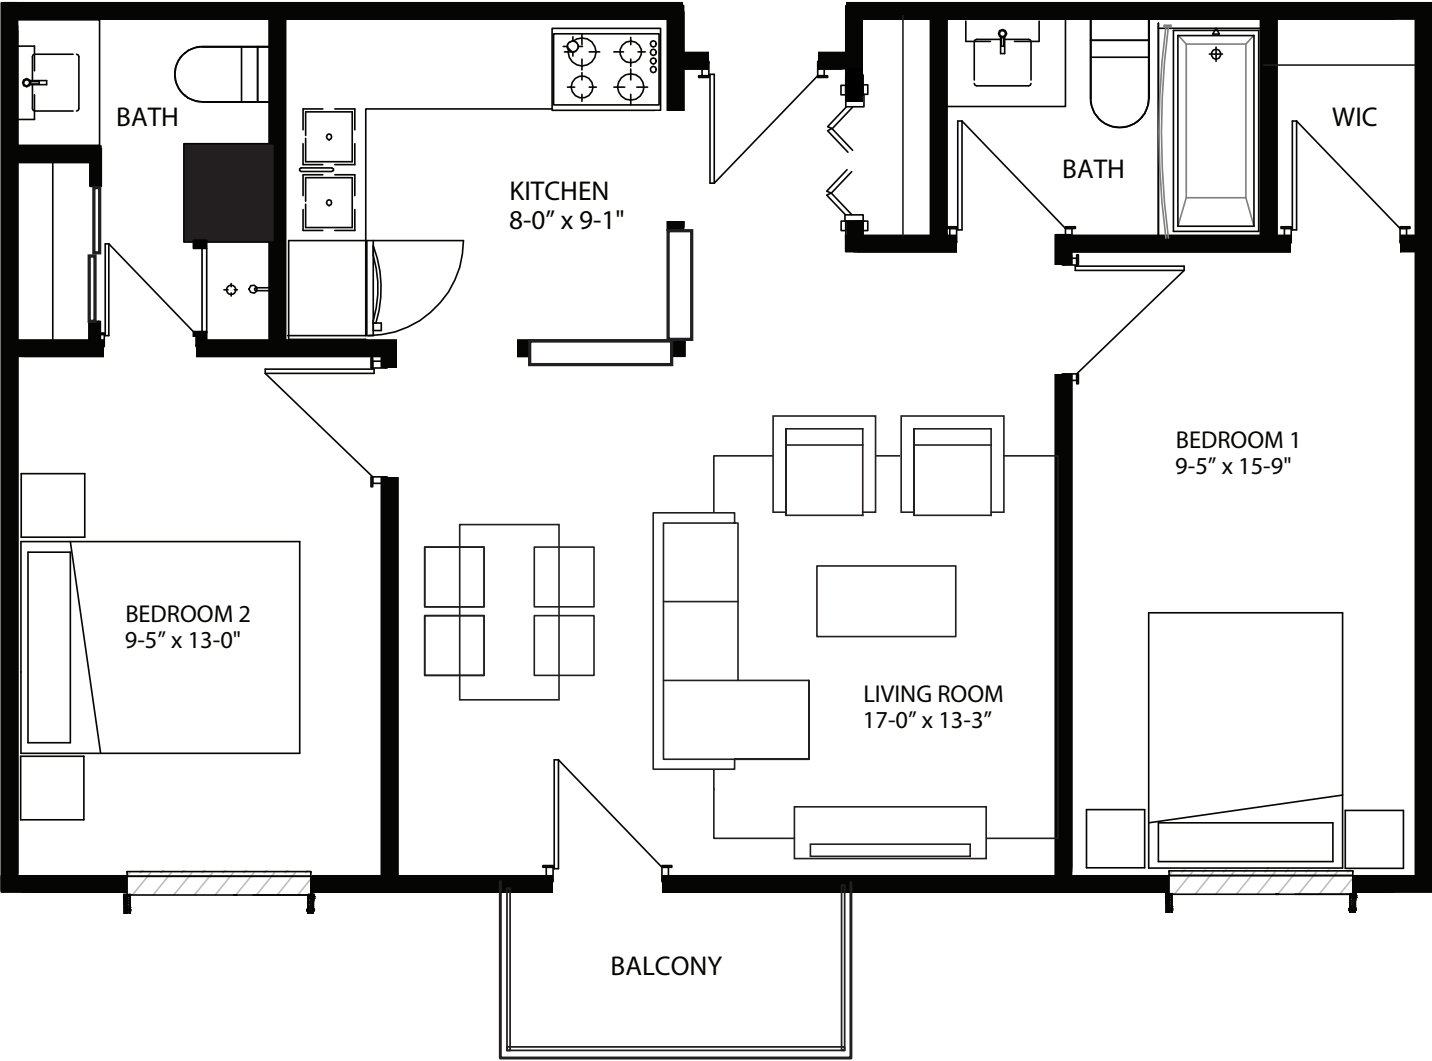

NORTHFIELD GARDENS

160-170 WISSLER ROAD, WATERLOO
2 BEDROOM, 2 BATH | Approximately 668 SF

160-170 Wissler Road
Waterloo, Ontario

All square footage measurements are an approximation. Actual sizes may vary.