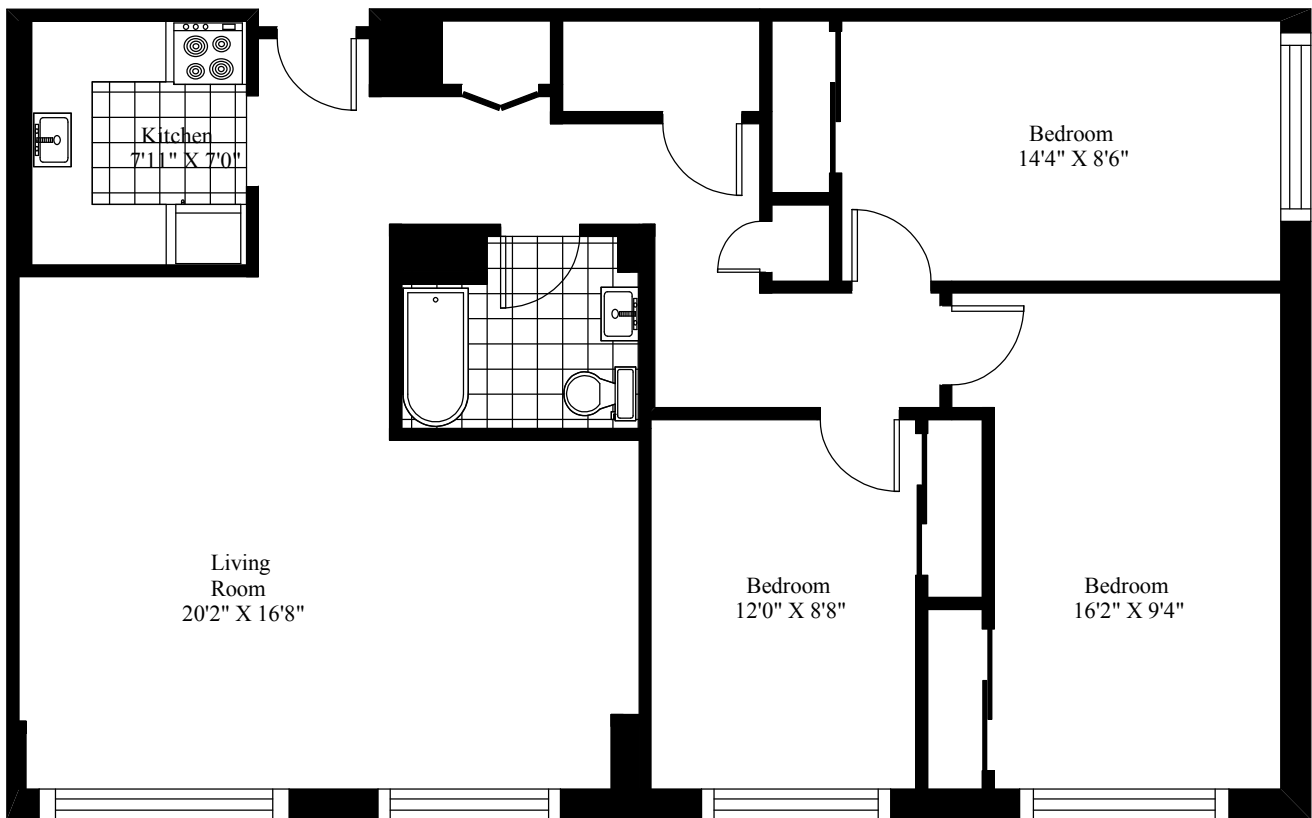

2060 Quingate Place  
Typical Three Bedroom

Main Living Area = 1,114 Square Feet