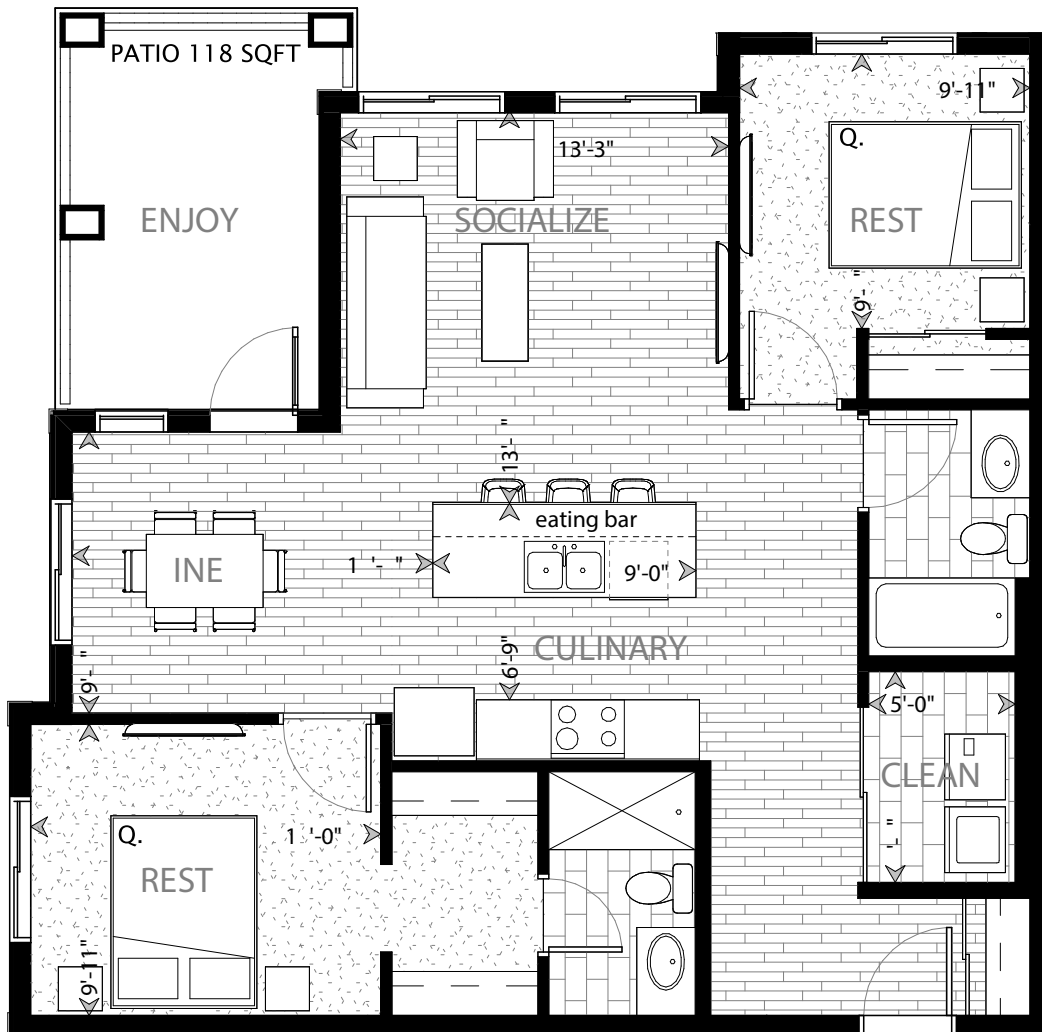

THE NAUTICAL AT
SUMMERSIDE
LUXURY SUITES

RIVIERA

945 sq ft. (RMS)
2 Bed / 2 Bath