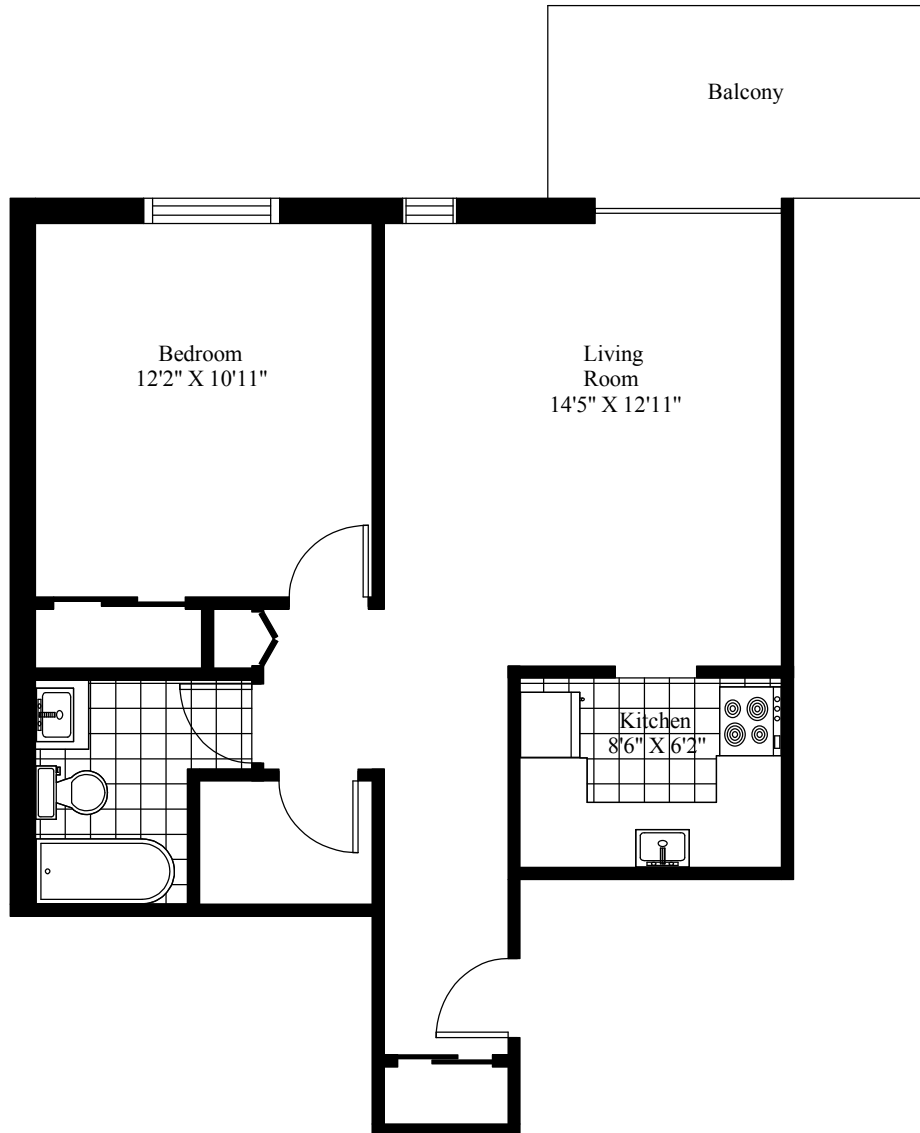

Shaunslieve
568-580 Bedford Highway
Typical One Bedroom

Main Living Area = 612 Square Feet