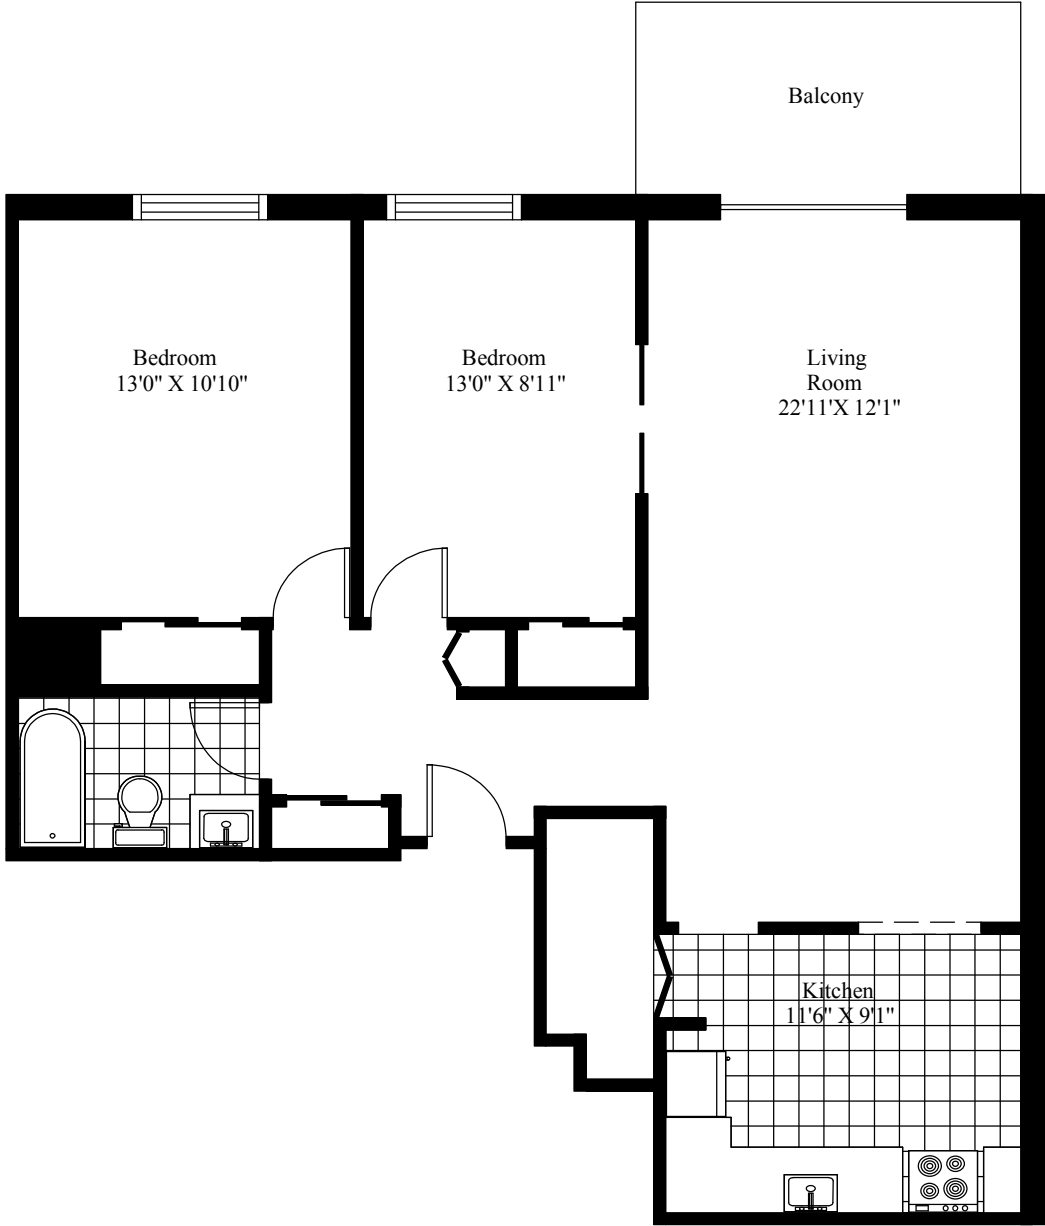

Shaunslieve
568-580 Bedford Highway
Typical Two Bedroom

Main Living Area = 904 Square Feet