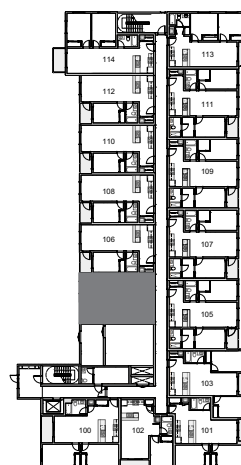

THE SHORES I

1876 RIVERSIDE ROAD, COURTENAY, BC

Unit Type C | Units 104-112, 206-214, 306-314, 406-414

1 Bed, 1 Bath | 558 square feet

FLOOR 1

FLOORS 2-4