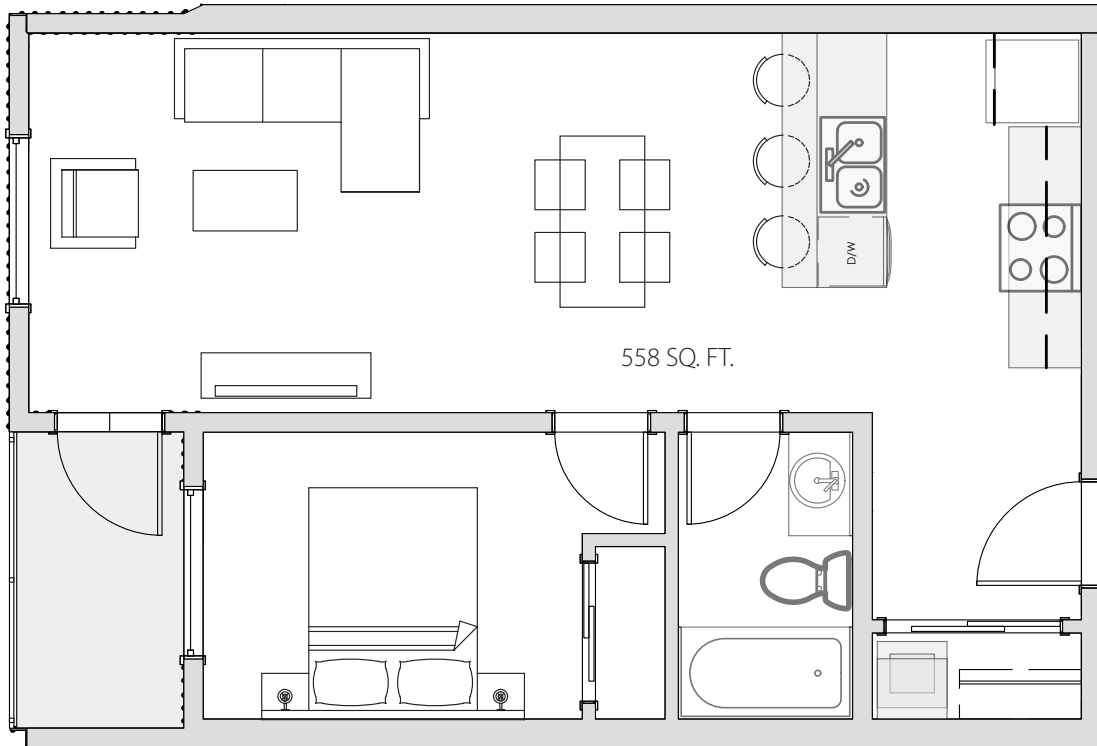

THE SHORES I

1876 RIVERSIDE ROAD, COURTENAY, BC

Unit Type C | Units 104-112, 206-214, 306-314, 406-414

1 Bed, 1 Bath | 558 square feet

FLOOR 1

FLOORS 2-4