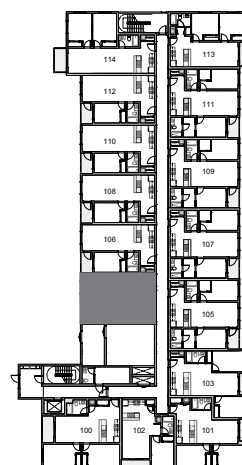

THE SHORES II

1849 RIVERSIDE ROAD, COURTENAY, BC

Suite Type C | Suites 104-112, 206-214, 306-314, 406-414

1 Bed, 1 Bath | 558 square feet

FLOOR 1

FLOORS 2-4