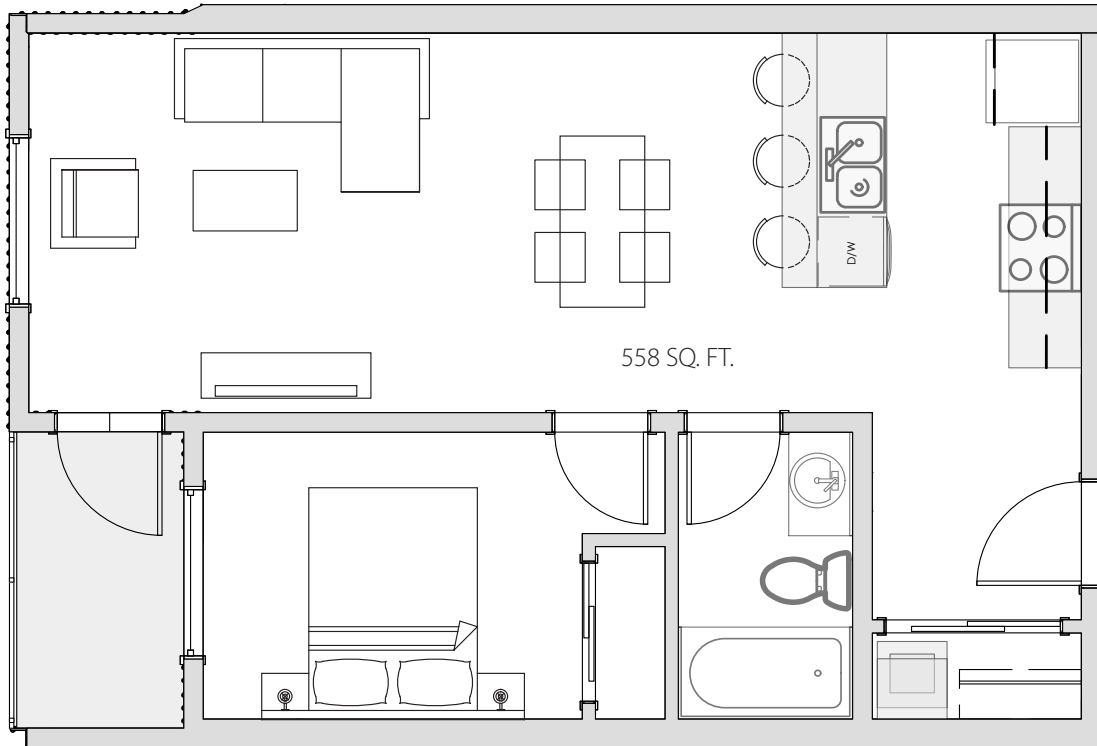

THE SHORES II

1849 RIVERSIDE ROAD, COURTENAY, BC

Suite Type C | Suites 104-112, 206-214, 306-314, 406-414

1 Bed, 1 Bath | 558 square feet

FLOOR 1

FLOORS 2-4