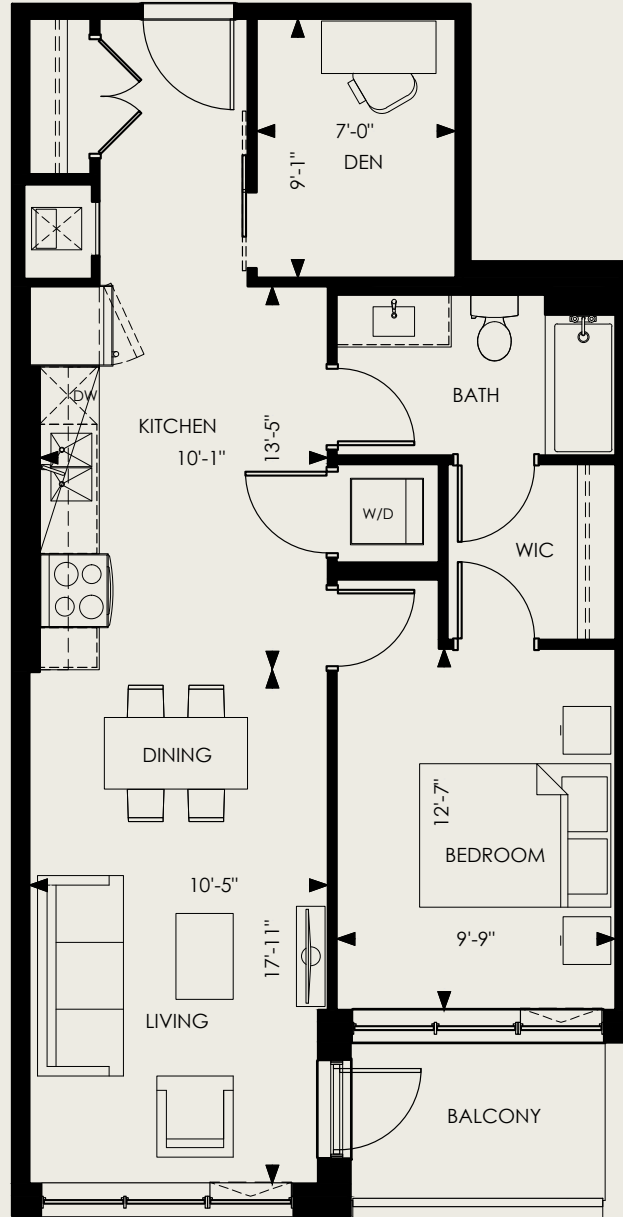

# STANLEY

1 Bed, 1 Bath + Den

INTERIOR  
806 SF

BALCONY  
55 SF

FLOORS  
5,6,7,8,9

Westmount Road

Deitz Avenue

Erb Street

SUITES 507-907

194 ERB STREET WEST, WATERLOO, ON

Does not include furniture. All dimensions and specifications are subject to change without notice. E.&O.E.

**Killam**  
home for all

*The*  
**CARRICK**