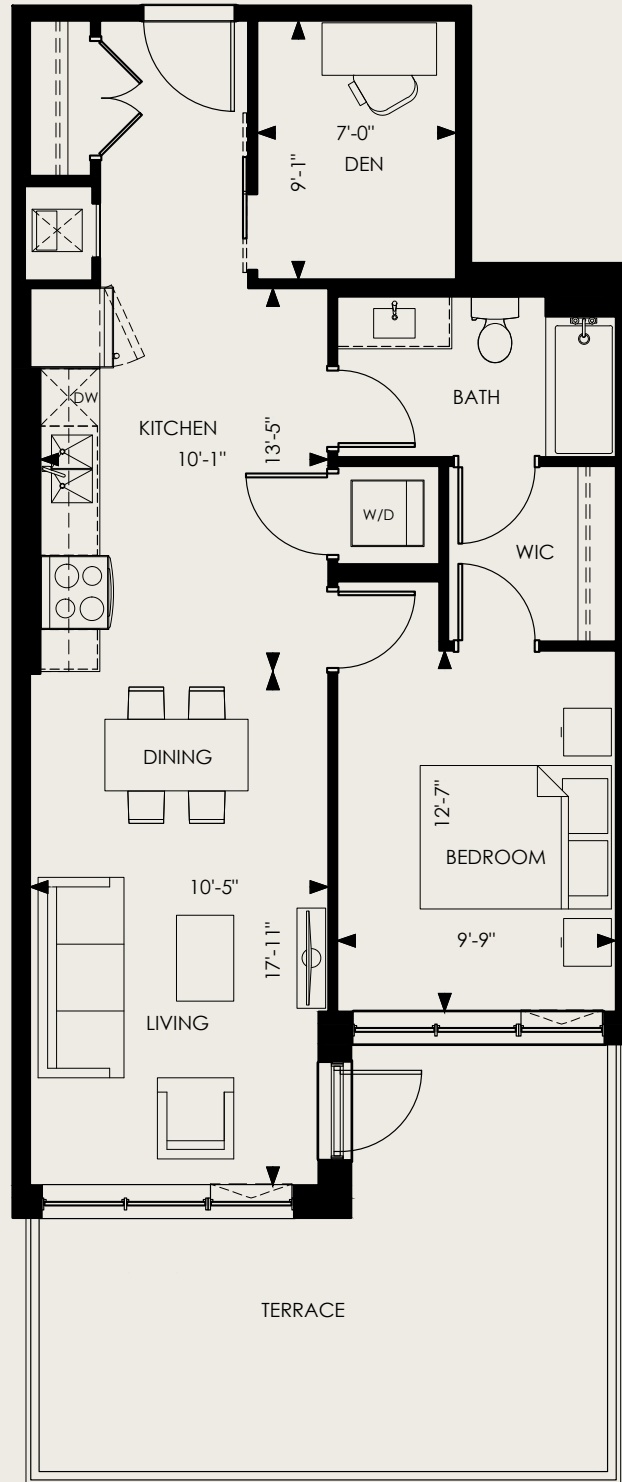

STANLEY

1 Bed, 1 Bath + Den

INTERIOR

806 SF

BALCONY

234 SF

FLOORS

4

SUITE 407

194 ERB STREET WEST, WATERLOO, ON

Does not include furniture. All dimensions and specifications are subject to change without notice. E.&O.E.

Killam
home for all

The
CARRICK