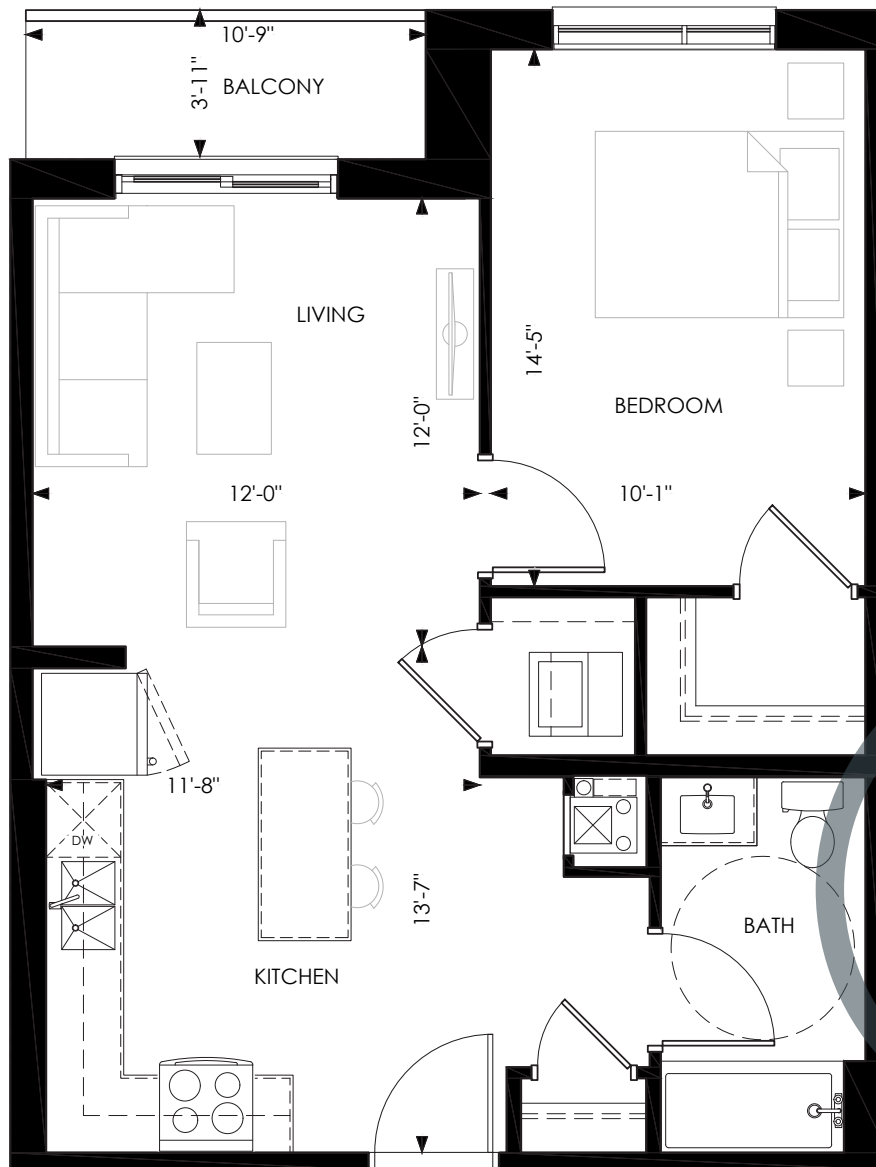

SIXTY SIX

Suite A2

1 BR, 1 Bath + Den | 688 SF | BF

Suites: 608 – 908 | 1006 | 1106

66

66 Weber St. E., Kitchener, ON N2H 1C7

livingatcivic66.com

Does not include furniture. All dimensions and specifications are subject to change without notice. E&OE