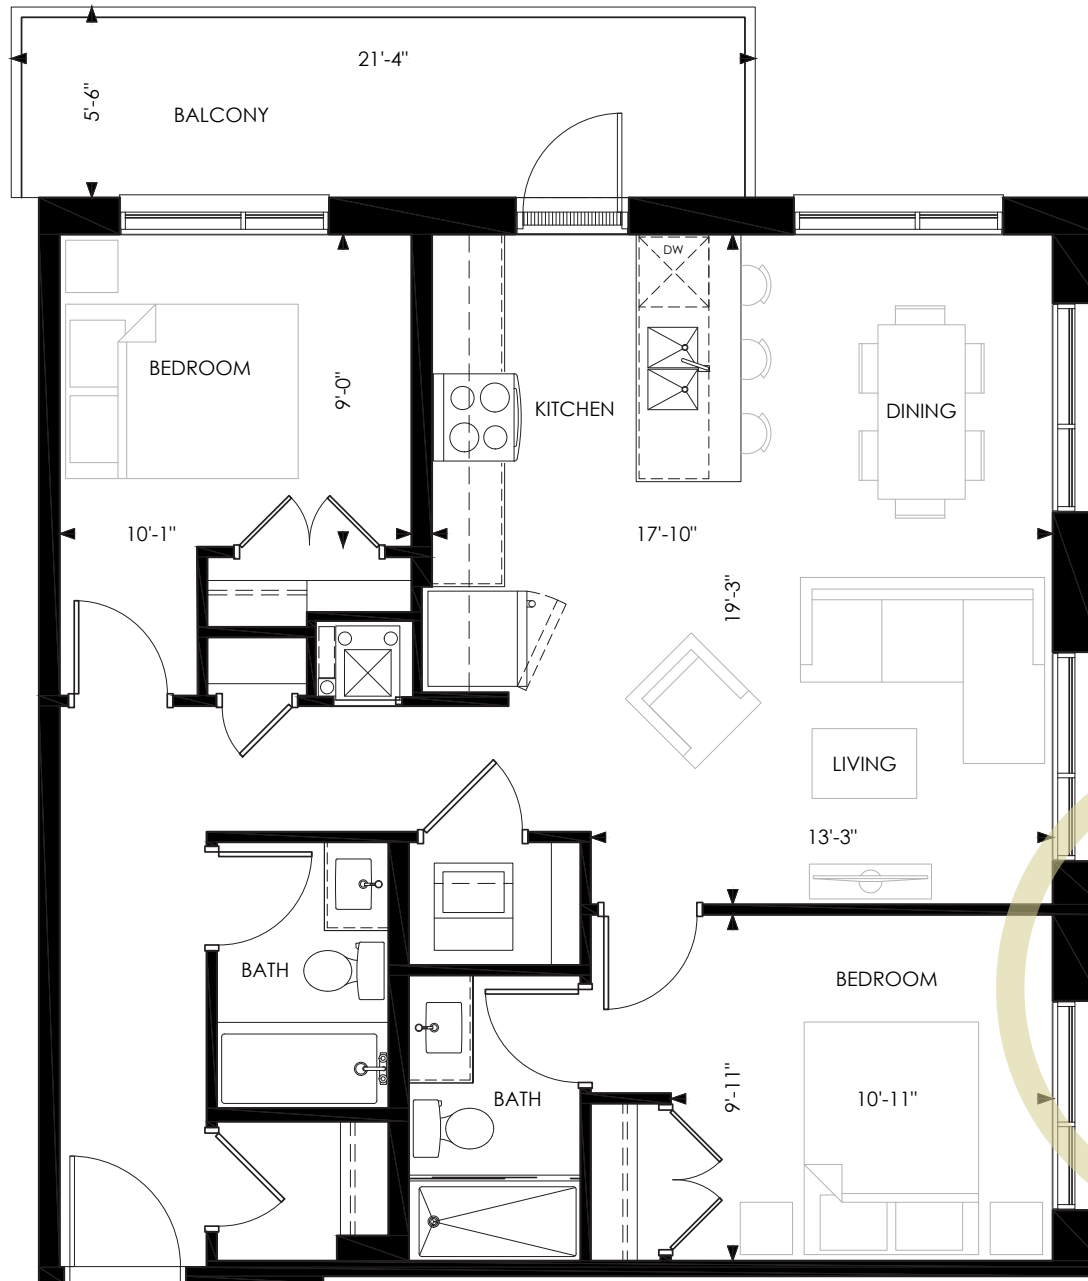

## Suite D2

2 BR, 2 Bath | 943 SF

Suites: 616 - 916, 11014, 1114

Does not include furniture. All dimensions and specifications are subject to change without notice. E&OE

66 Weber St. E., Kitchener, ON N2H 1C7