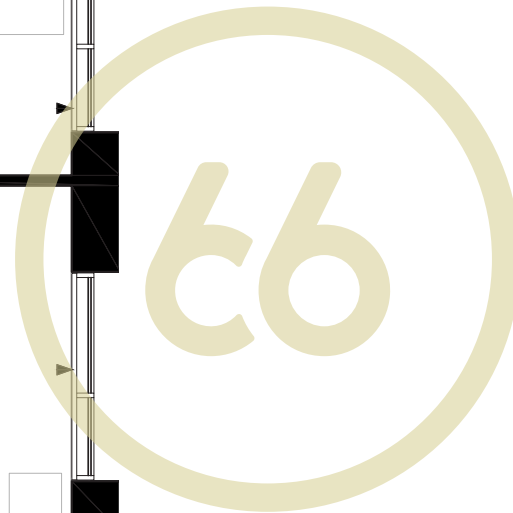

## Suite D2

2 BR, 2 Bath | 943 SF

Suites: 616 - 916, 11014, 1114

Does not include furniture. All dimensions and specifications are subject to change without notice. E&OE

66 Weber St. E., Kitchener, ON N2H 1C7