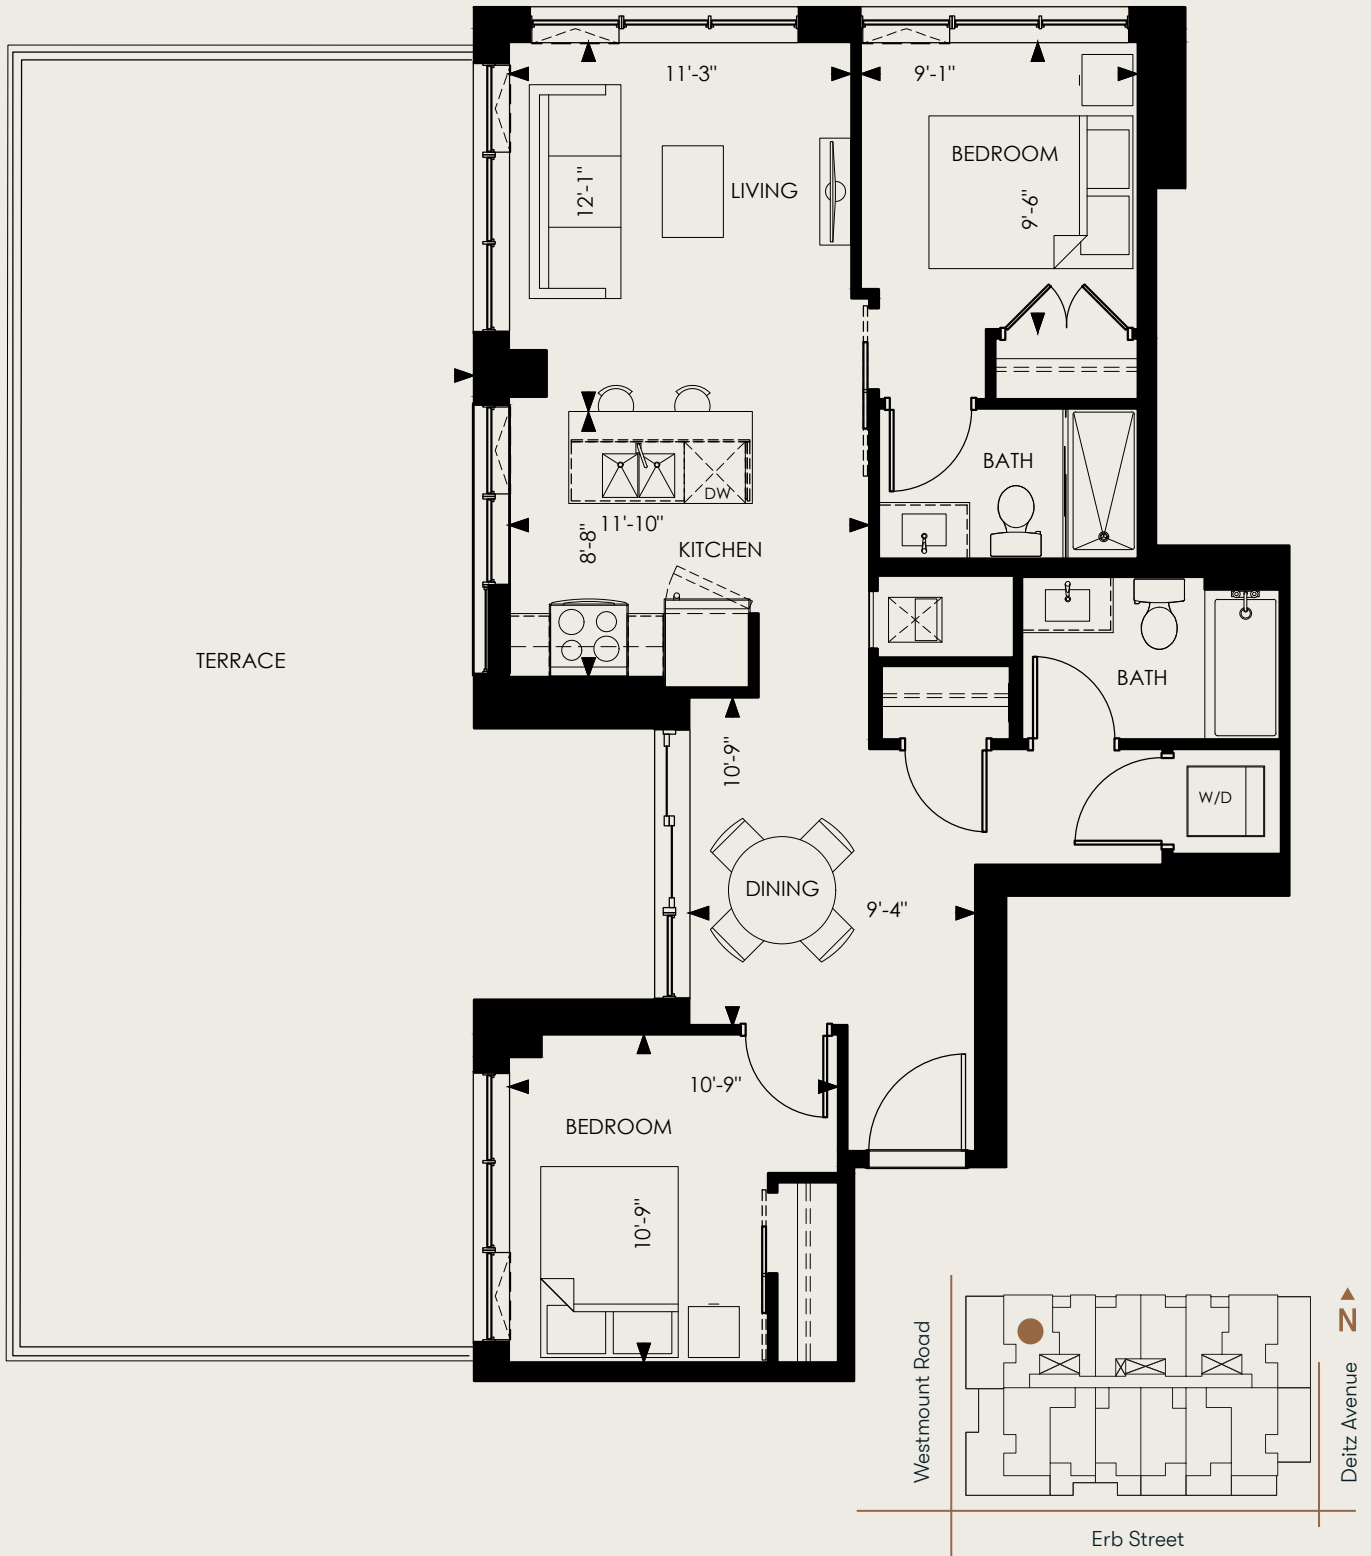

# SUNSHIRE

2 Bed, 2 Bath

INTERIOR  
893 SF

BALCONY  
794 SF

FLOORS  
4

SUITE 402

194 ERB STREET WEST, WATERLOO, ON

Does not include furniture. All dimensions and specifications are subject to change without notice. E.&O.E.

**Killam**  
home for all

*The*  
**CARRICK**