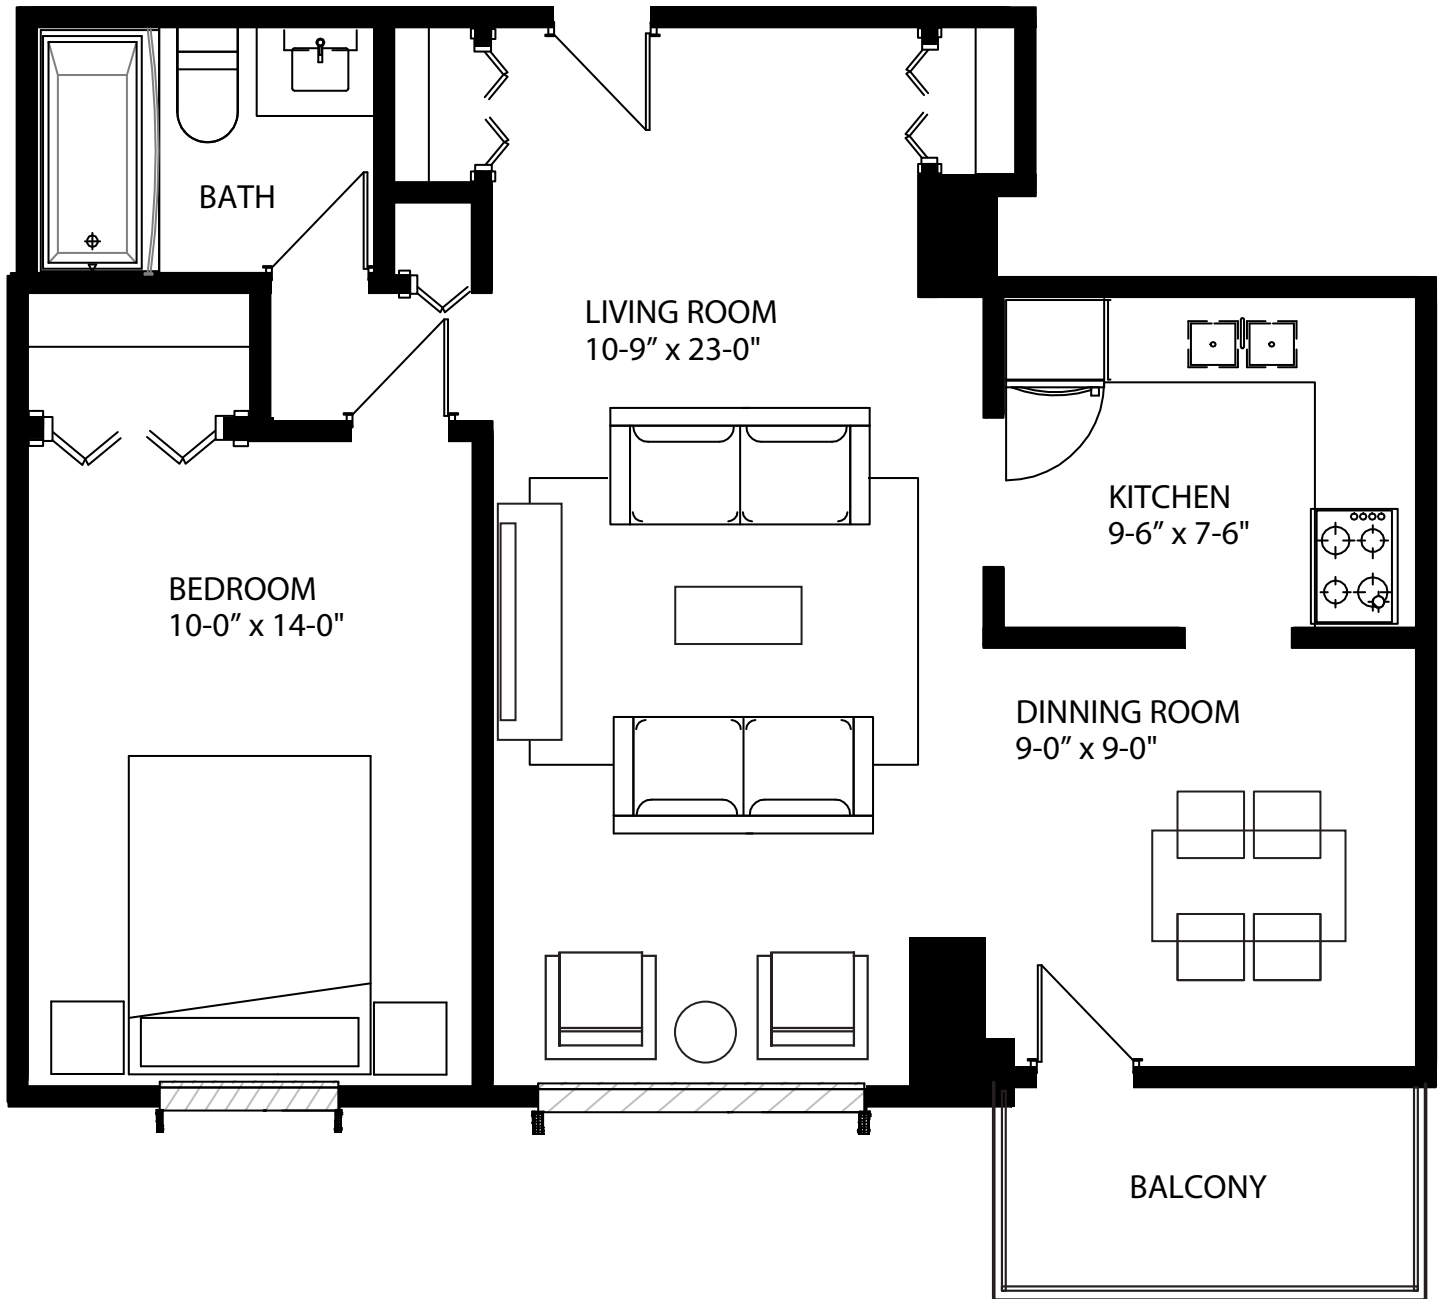

THE ESTATES

188 MARGARET AVE, KITCHENER
1 BEDROOM, 1 BATH | Approximately 539 SF

188 Margaret Avenue
Kitchener, Ontario

All square footage measurements are an approximation. Actual sizes may vary.