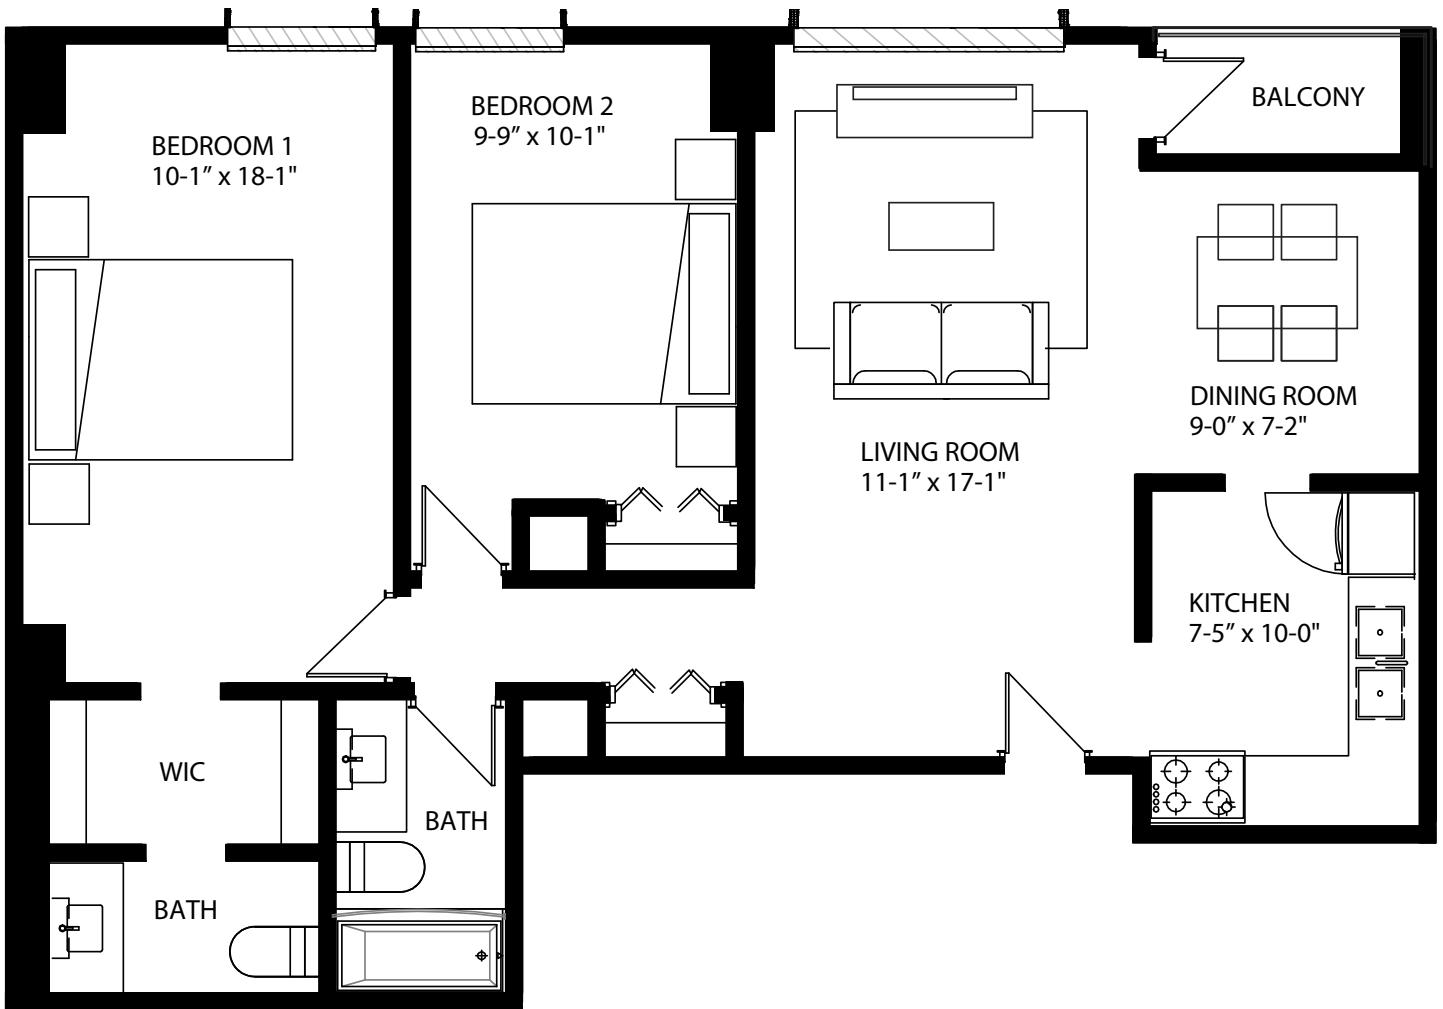

THE ESTATES

188 MARGARET AVE, KITCHENER
2 BEDROOM, 2 BATH | Approximately 597 SF

188 Margaret Avenue
Kitchener, Ontario

All square footage measurements are an approximation. Actual sizes may vary.