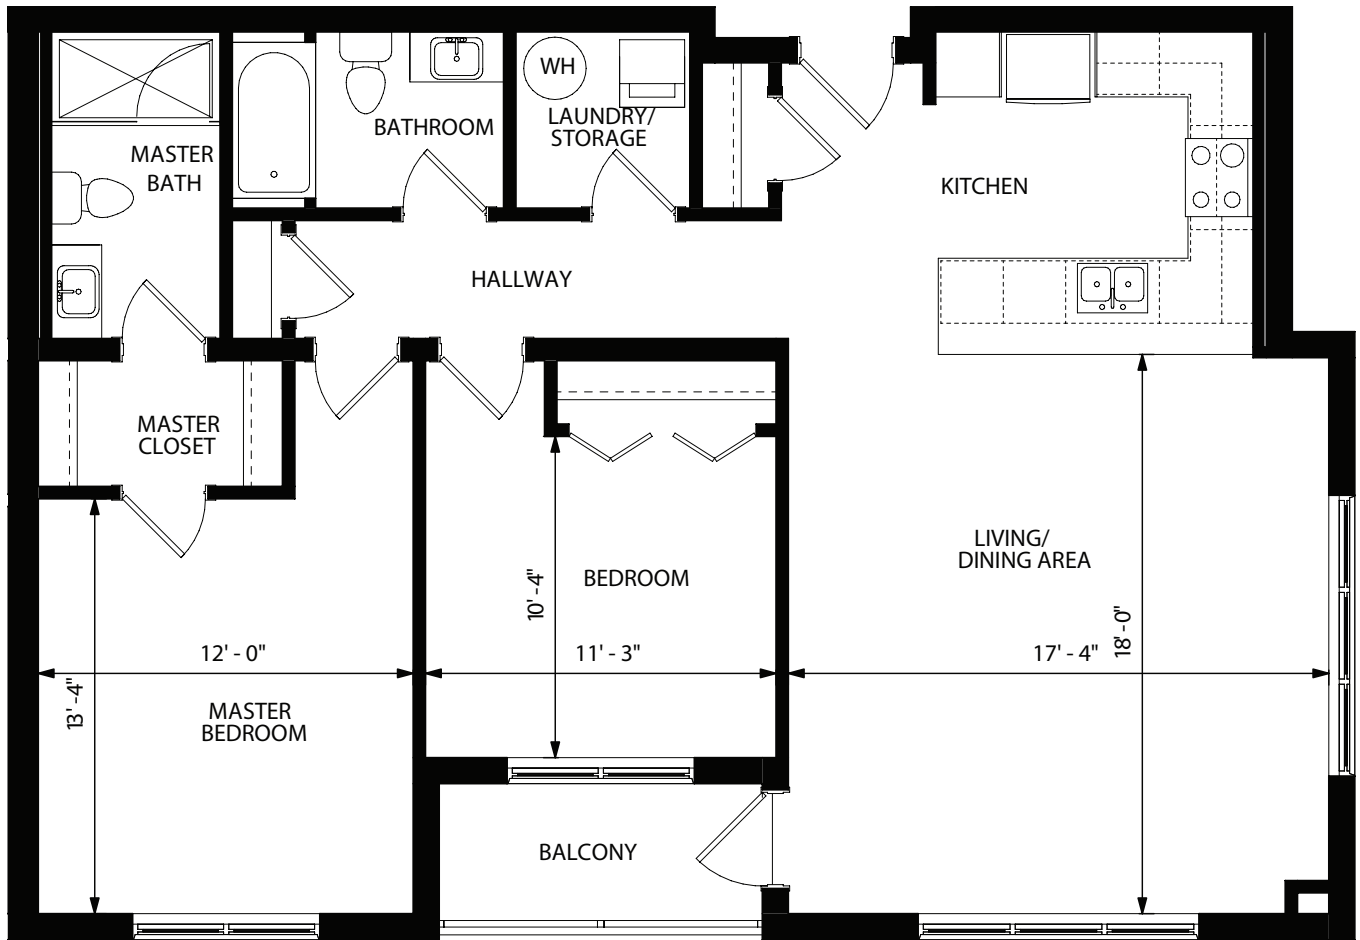

Shorefront

The Diana | 2 BR, 2 Bath
1,192 SF

Does not include furniture. All dimensions and specifications are subject to change without notice. E.&O.E.

Harbour
2nd to 5th Floors

31 Michael Thomas Way
Stratford, PEI
C1B 4G9