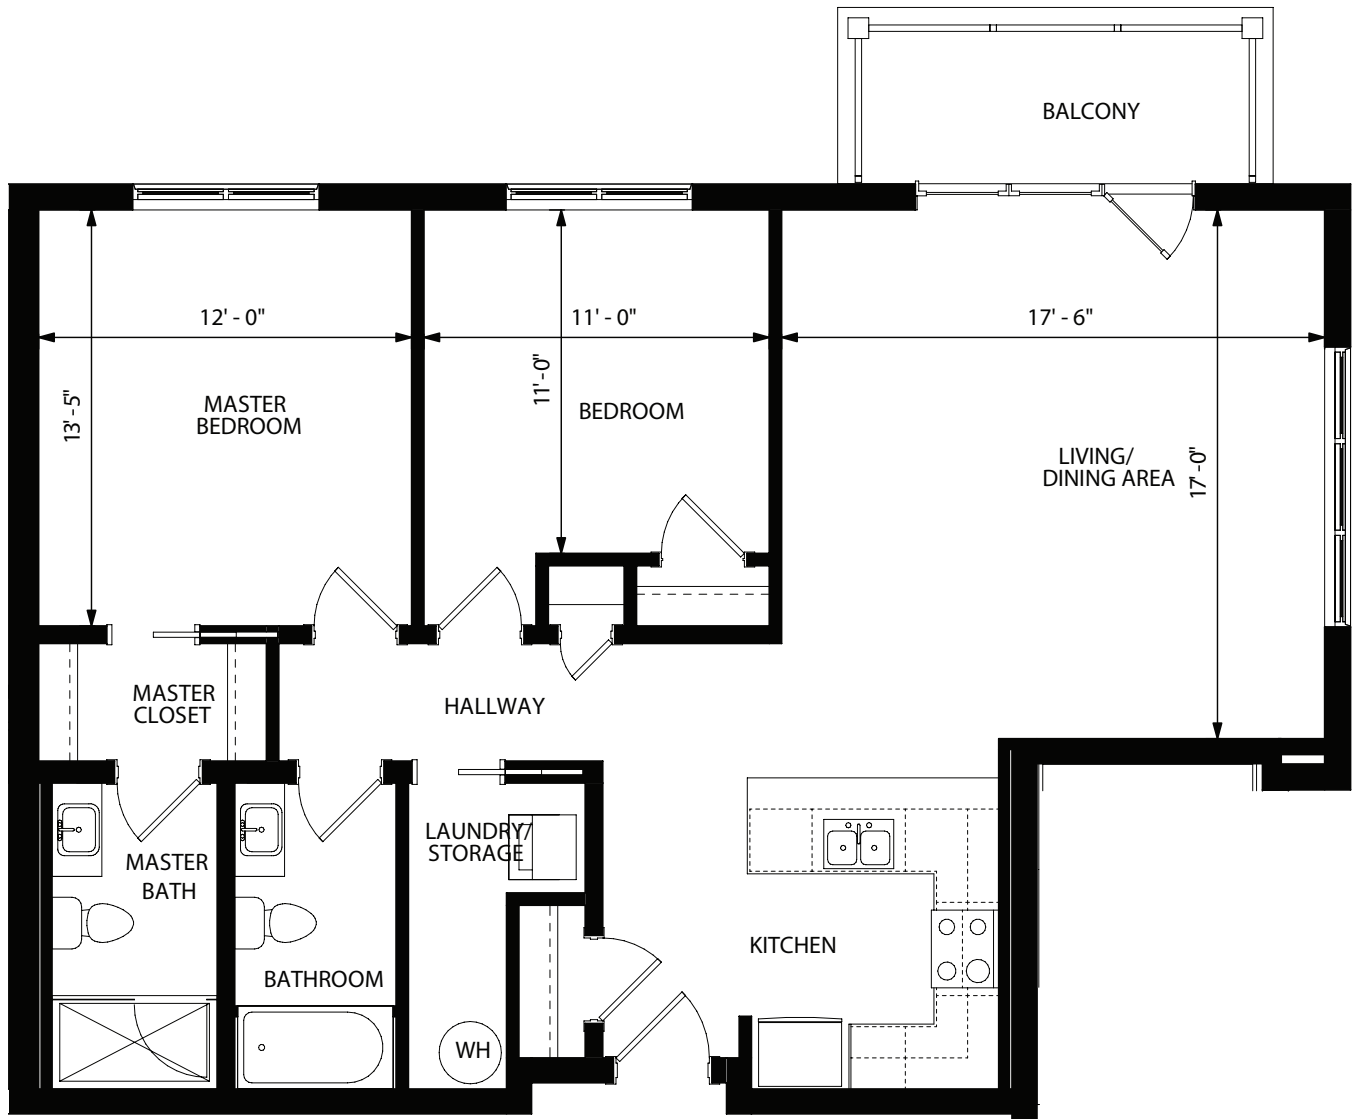

Shorefront

The Gilbert | 2 BR, 2 Bath
1,146 SF

Does not include furniture. All dimensions and specifications are subject to change without notice. E.&O.E.

Harbour

2nd to 5th Floors

31 Michael Thomas Way
Stratford, PEI
C1B 4G9