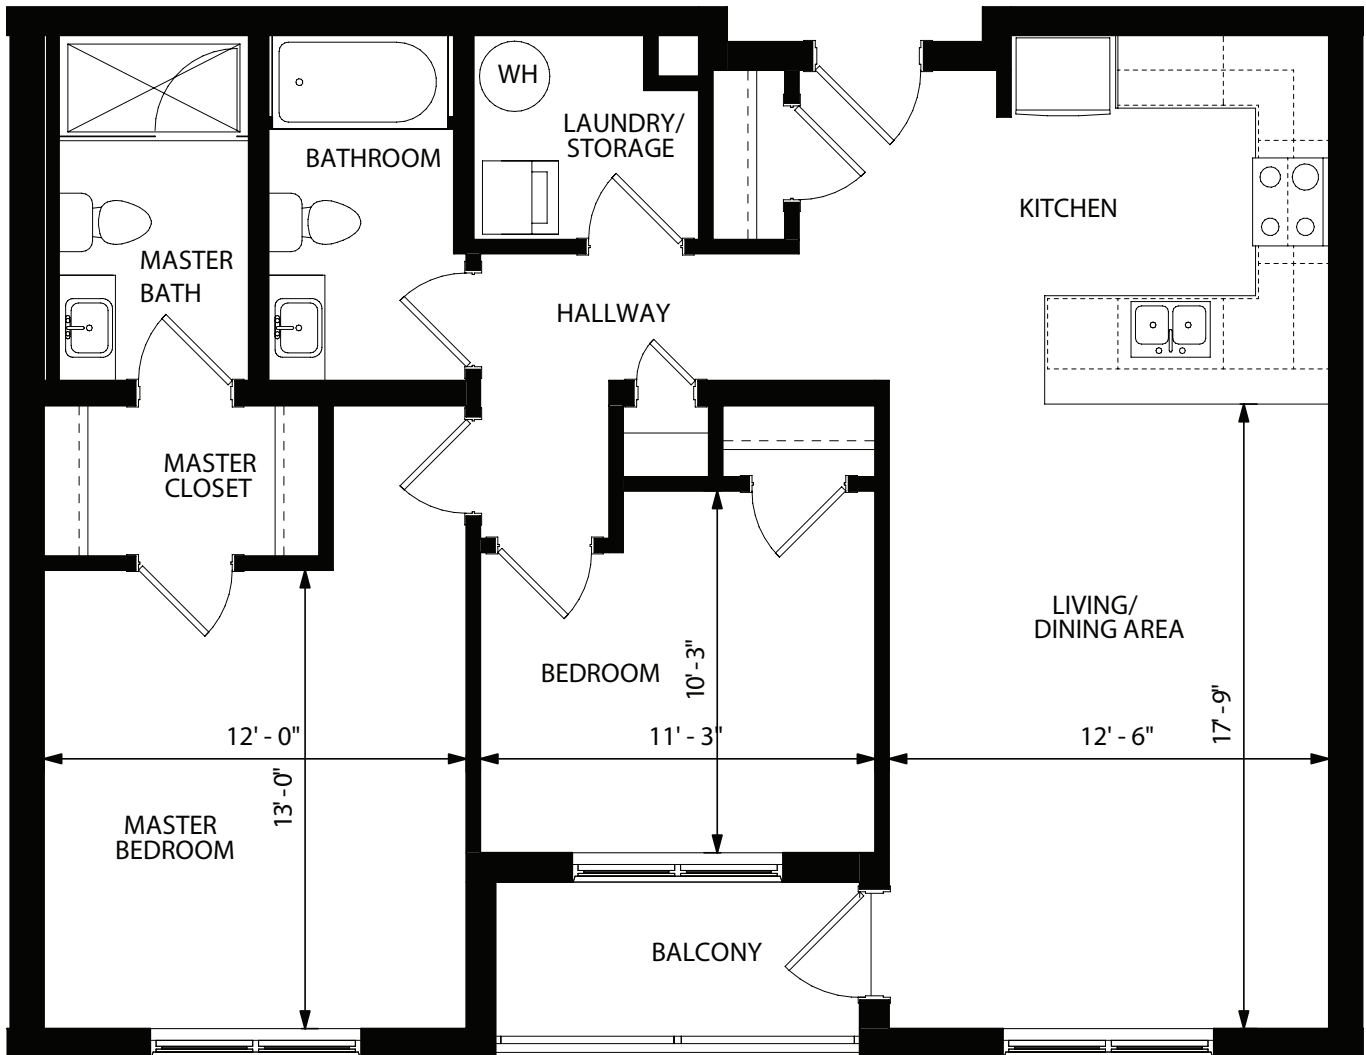

Shorefront

The Lucy | 2 BR, 2 Bath
1,062 SF

Does not include furniture. All dimensions and specifications are subject to change without notice. E.&O.E.

Harbour

2nd to 5th Floors

Ground Floor

31 Michael Thomas Way
Stratford, PEI
C1B 4G9