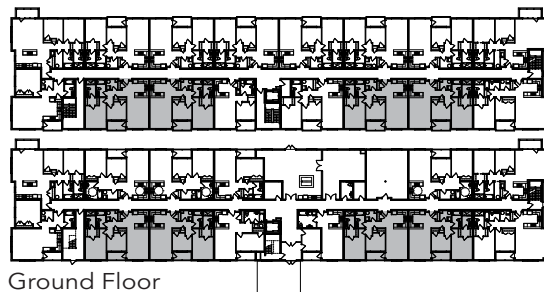

Shorefront

The Lucy | 2 BR, 2 Bath
1,062 SF

Does not include furniture. All dimensions and specifications are subject to change without notice. E.&O.E.

Harbour

2nd to 5th Floors

Ground Floor

31 Michael Thomas Way
Stratford, PEI
C1B 4G9