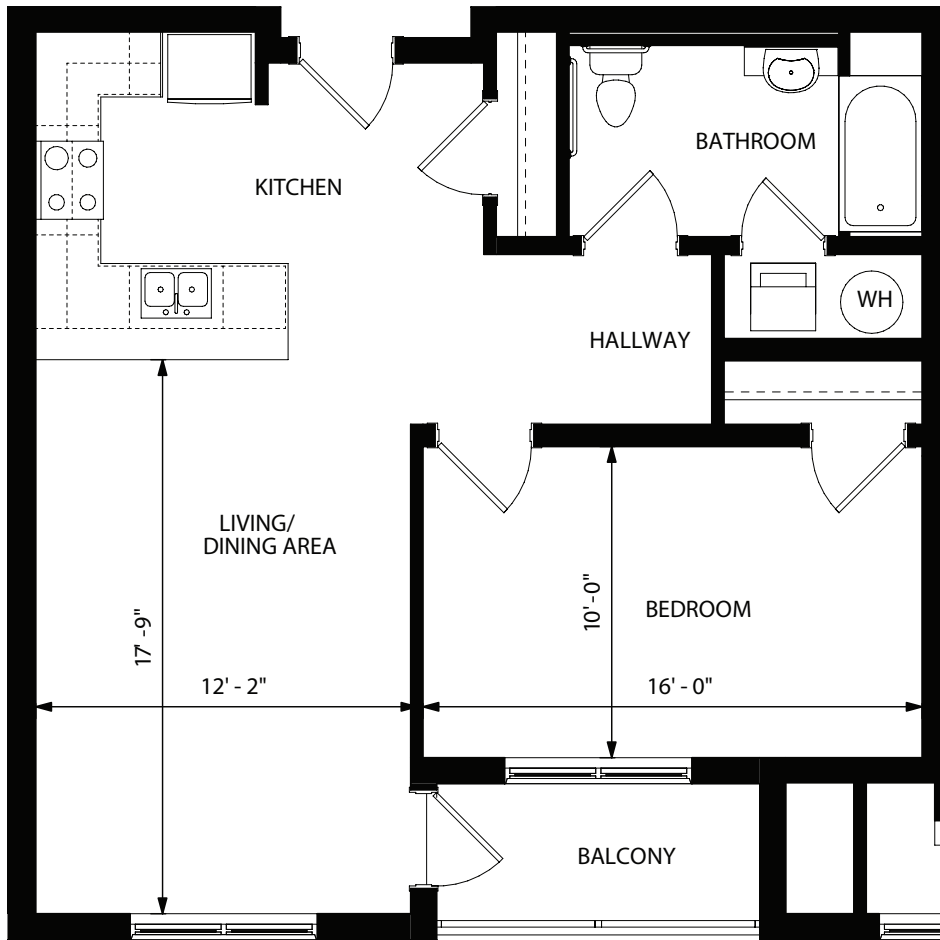

Shorefront

The May | 1 BR, 1 Bath
788 SF

Does not include furniture. All dimensions and specifications are subject to change without notice. E.&O.E.

Harbour

31 Michael Thomas Way
Stratford, PEI
C1B 4G9