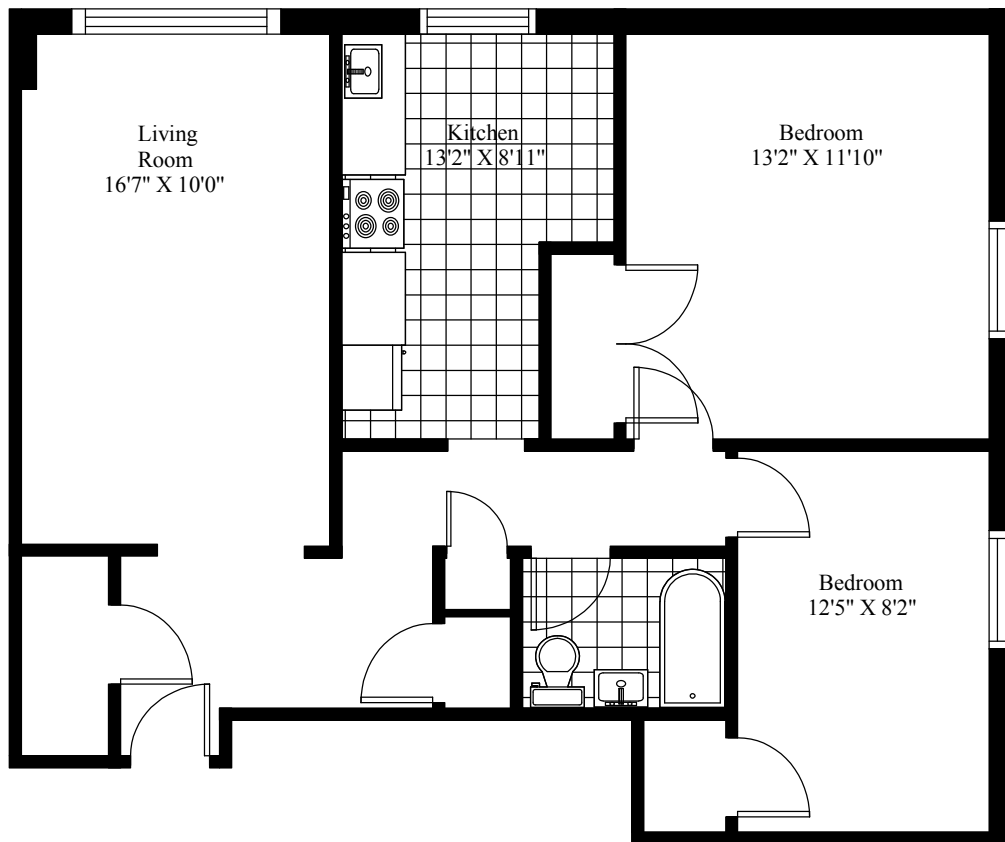

Lakefront Apartments Typical Two Bedroom

Main Living Area = 816 Square Feet