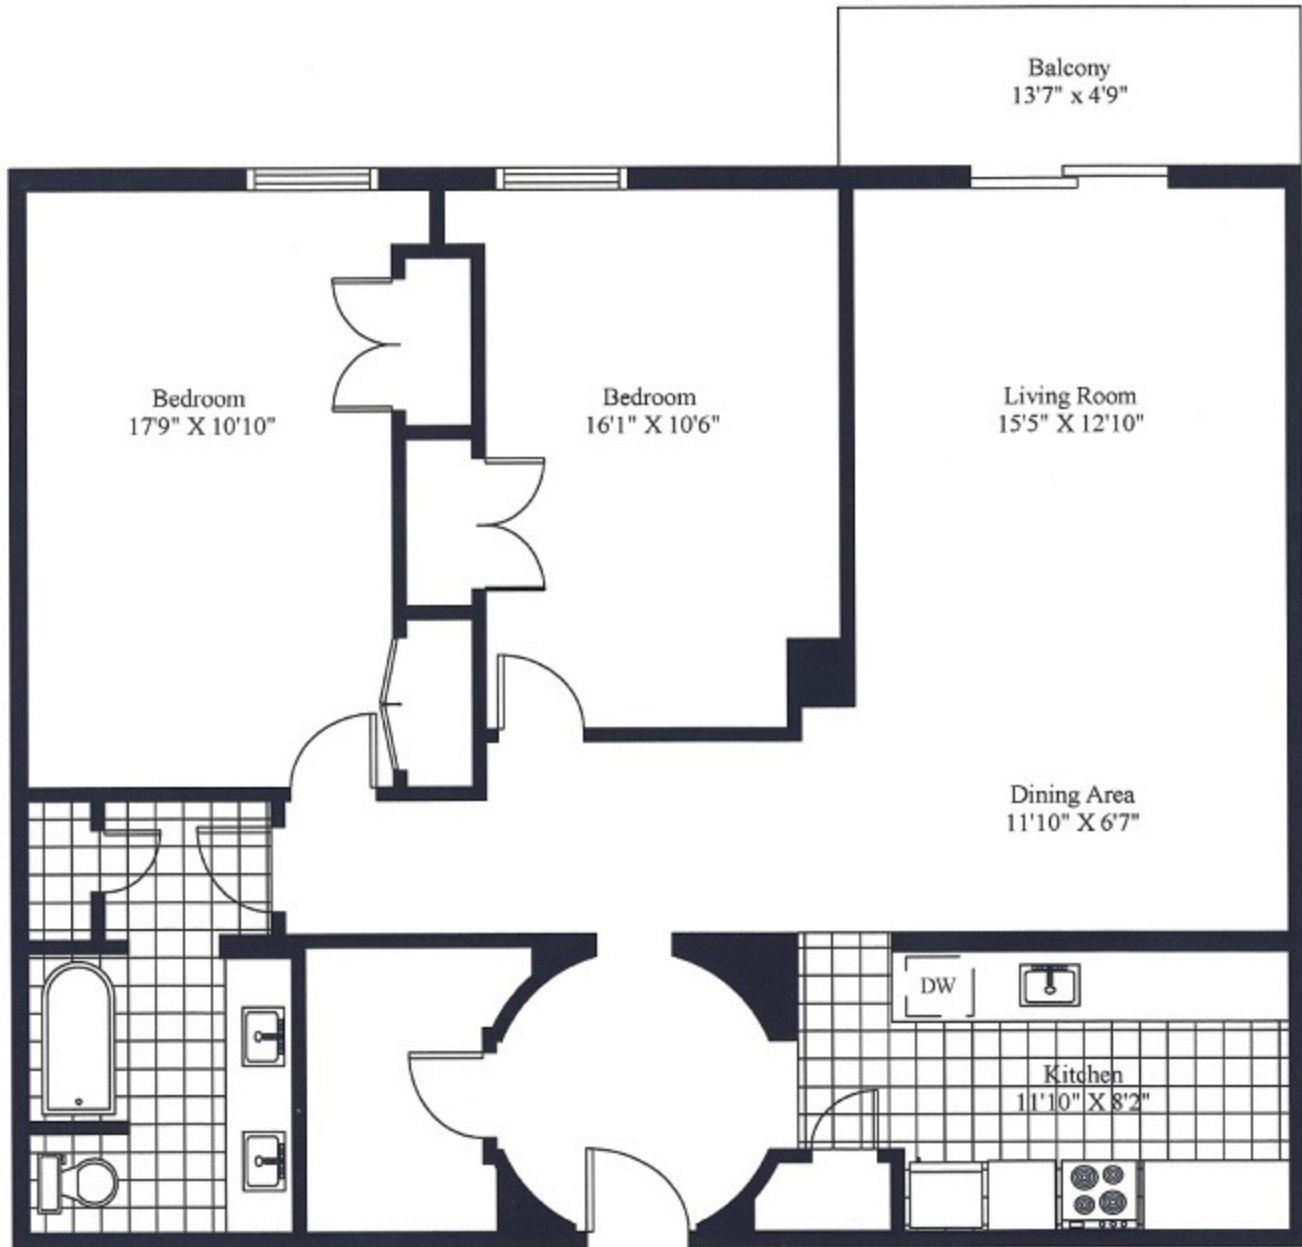

110 McKnight/Woodbury Green
Typical 2 Bedroom

Unit Gross Area = 1,198 Square Feet