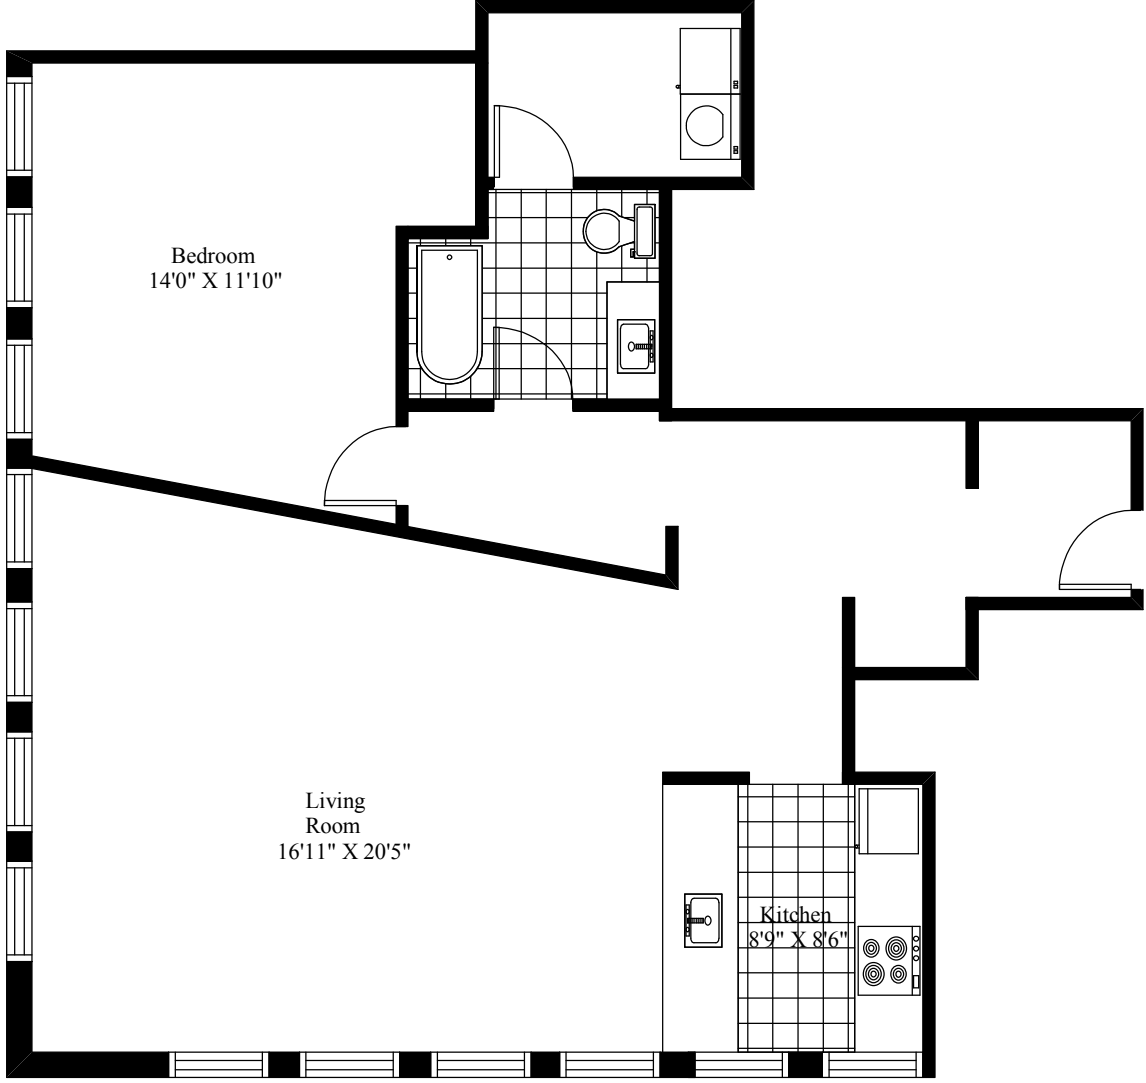

1111 Main Street
Typical One Bedroom

Main Living Area = 961 Square Feet