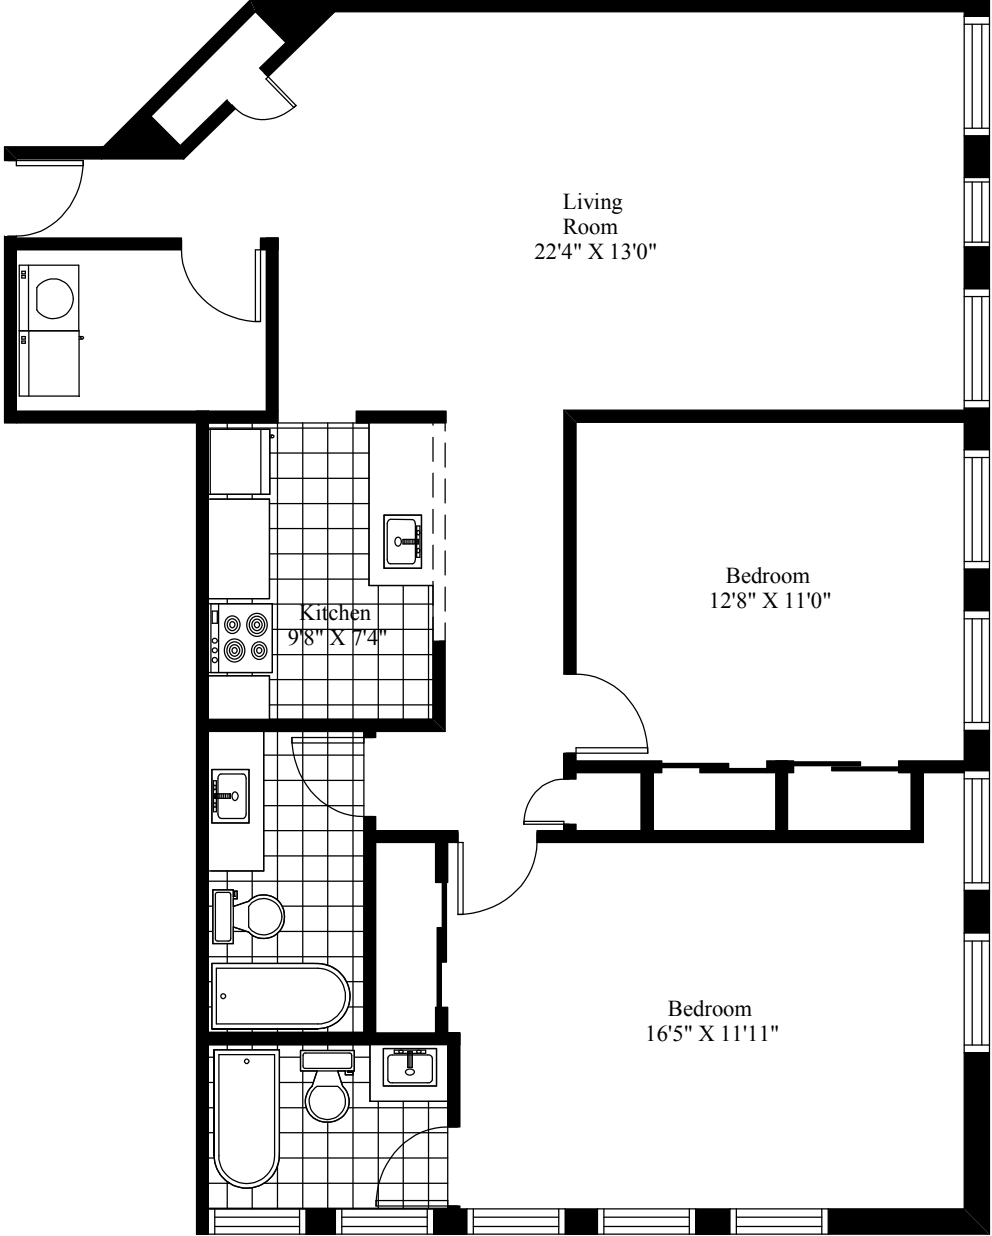

1111 Main Street
Typical Two Bedroom

Main Living Area = 1,085 Square Feet