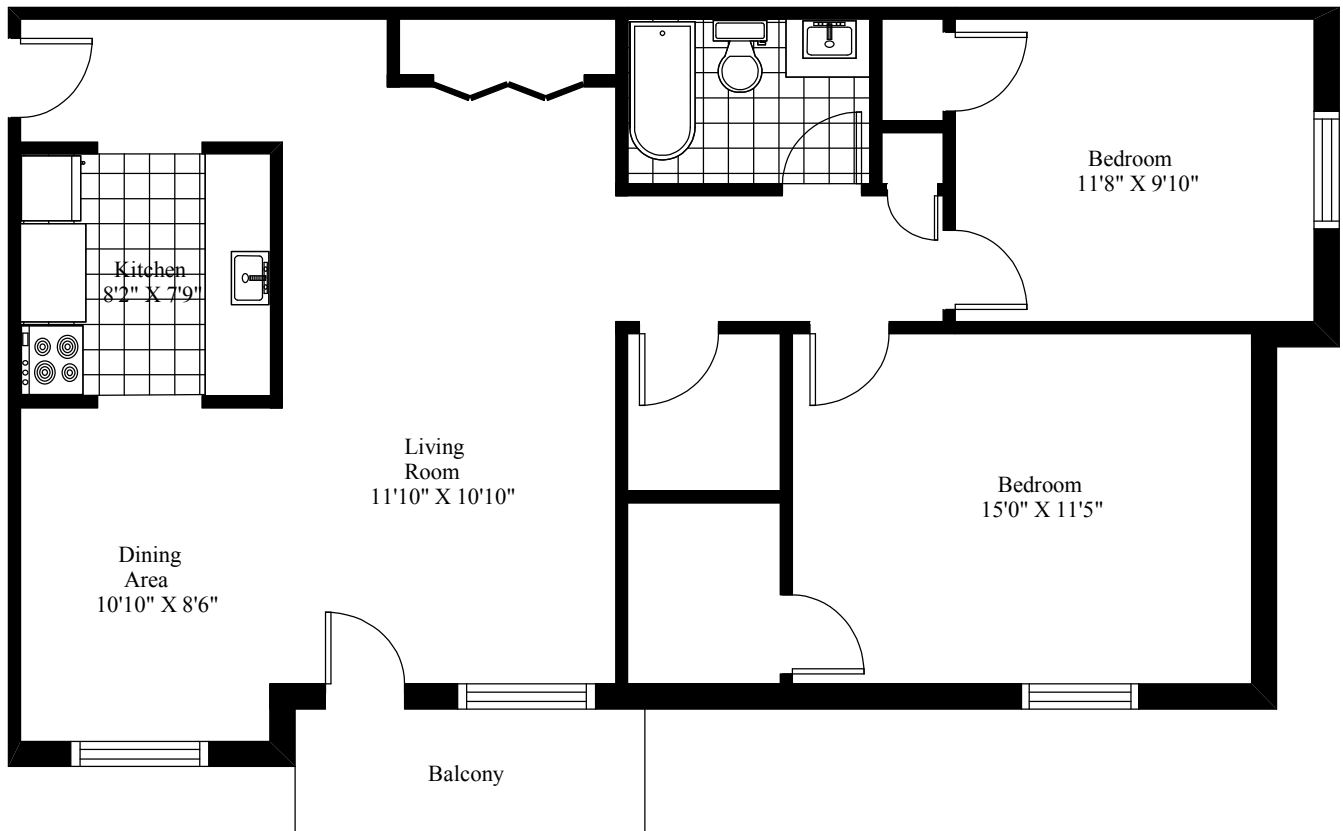

Gauvin Road Apartments Typical Two Bedroom

Main Living Area = 977 Square Feet