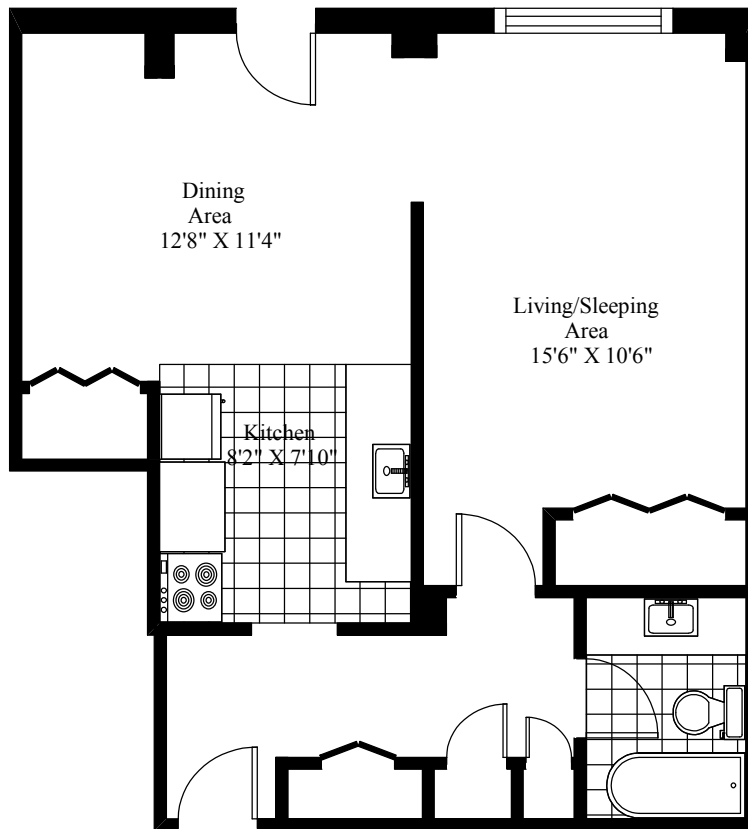

Lorentz Apartments Typical Bachelor

Main Living Area = 589 Square Feet