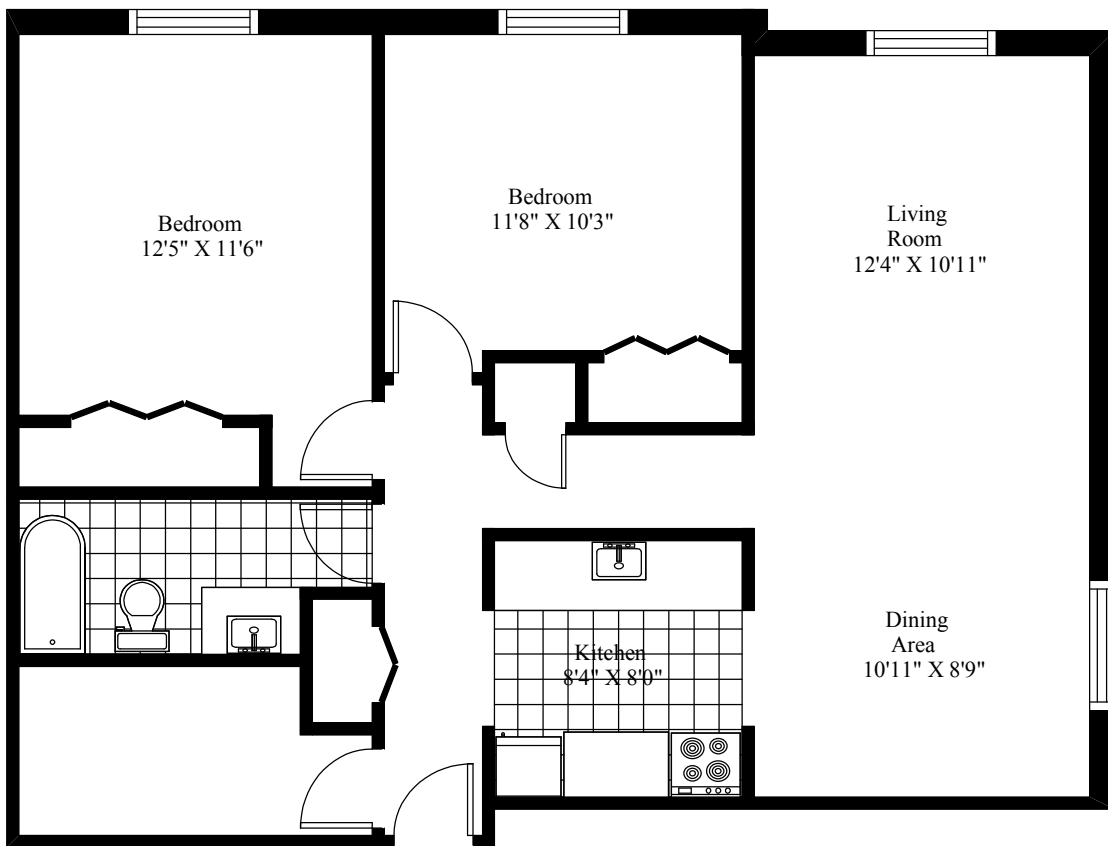

Gauvin Road Apartments Typical Two Bedroom

Main Living Area = 944 Square Feet