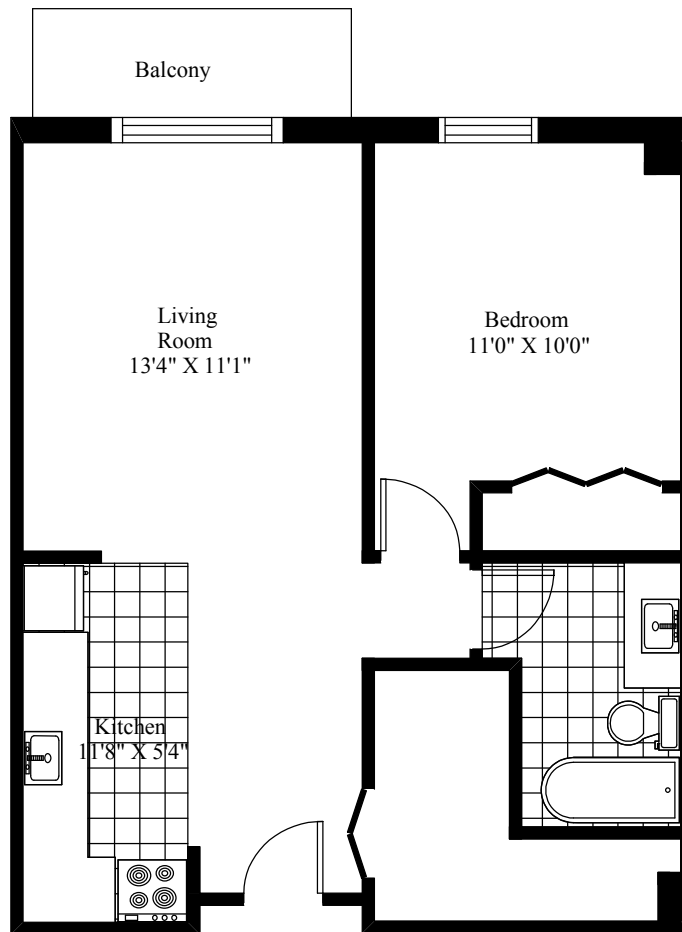

360 Acadie Avenue
Typical One Bedroom

Main Living Area = 576 Square Feet