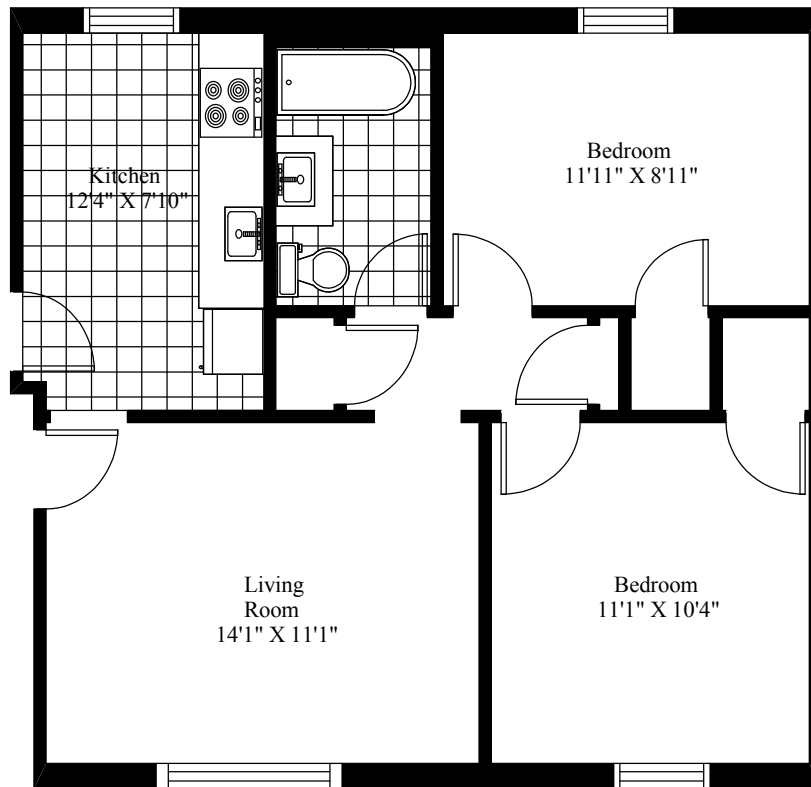

Parkwood Village Apartments Typical Two Bedroom

Main Living Area = 662 Square Feet