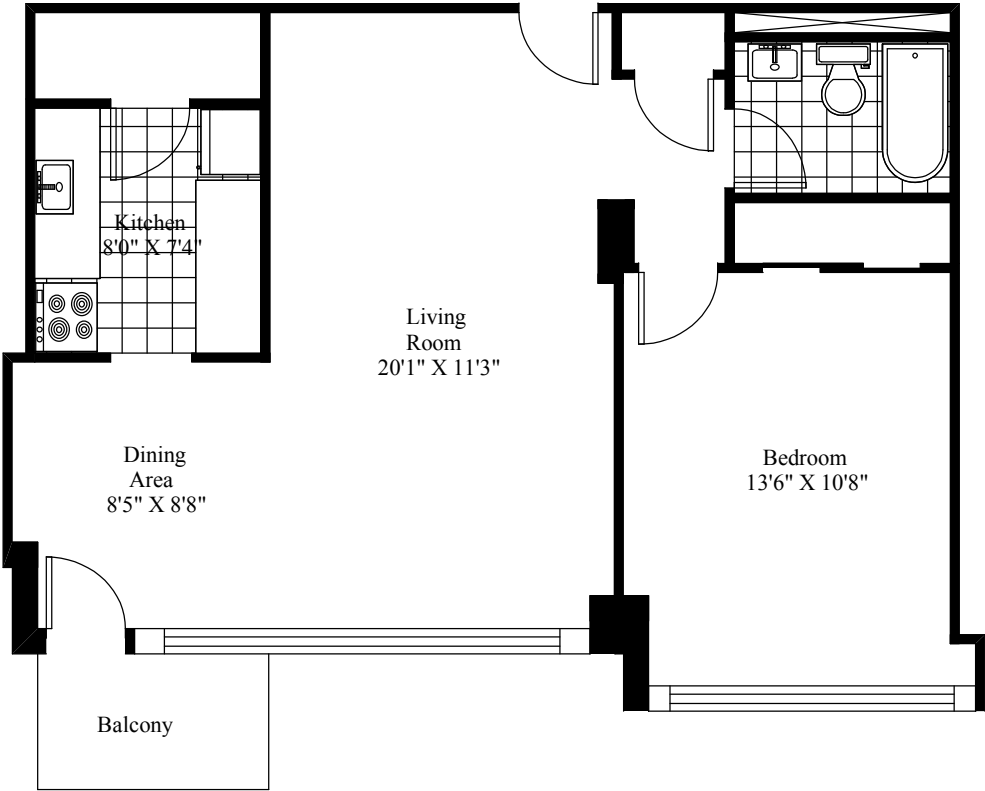

# Fort Howe Apartments Typical One Bedroom

Main Living Area = 666 Square Feet