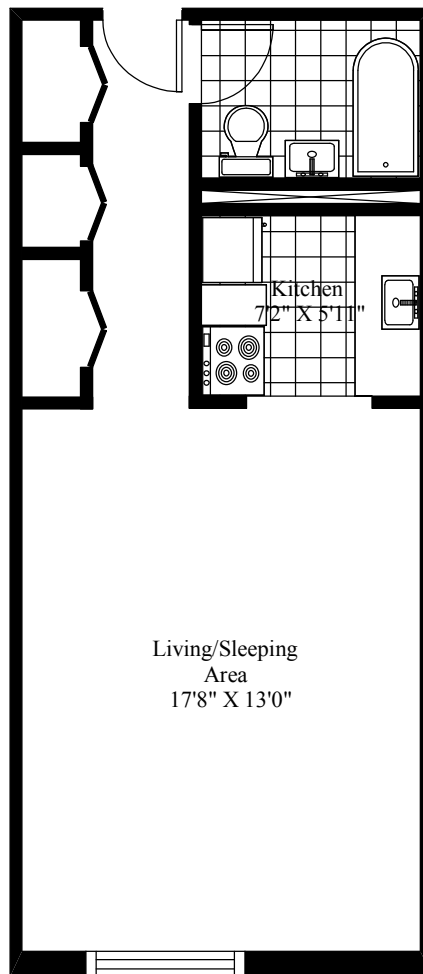

Sydney Arms Apartments
Typical Bachelor

Main Living Area = 422 Square Feet