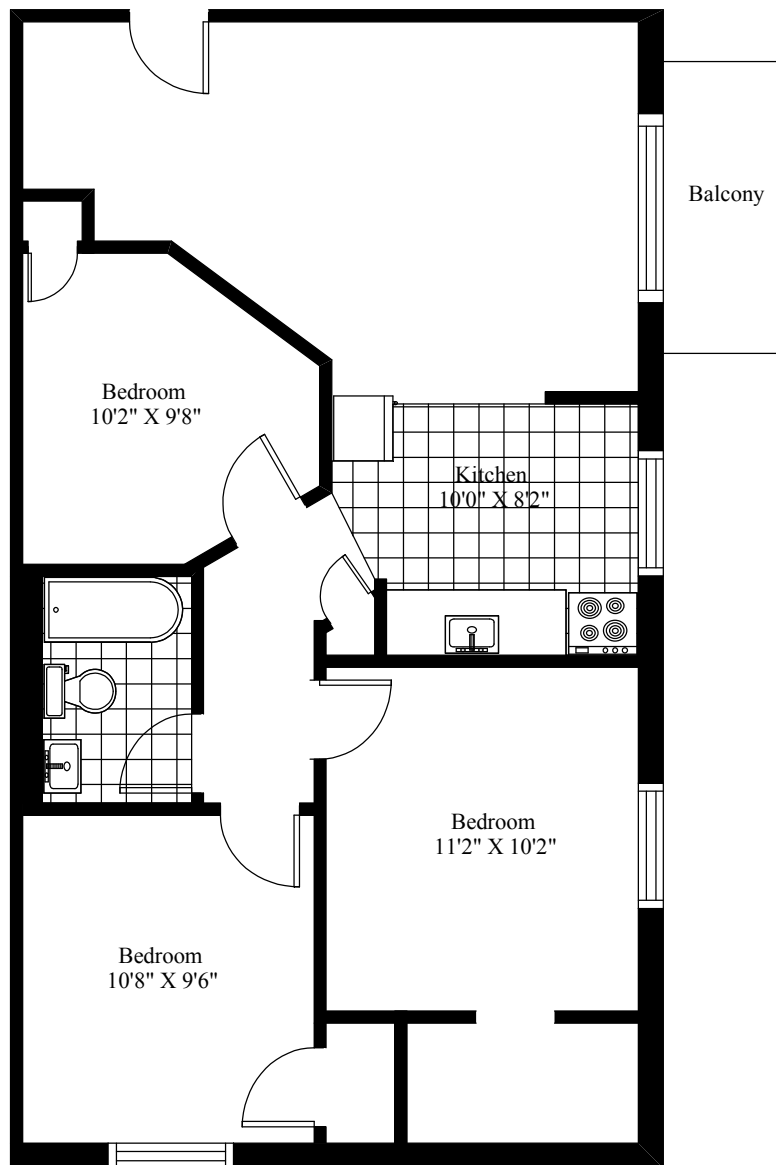

Ellerdale Apartments Typical Three Bedroom

Main Living Area = 797 Square Feet