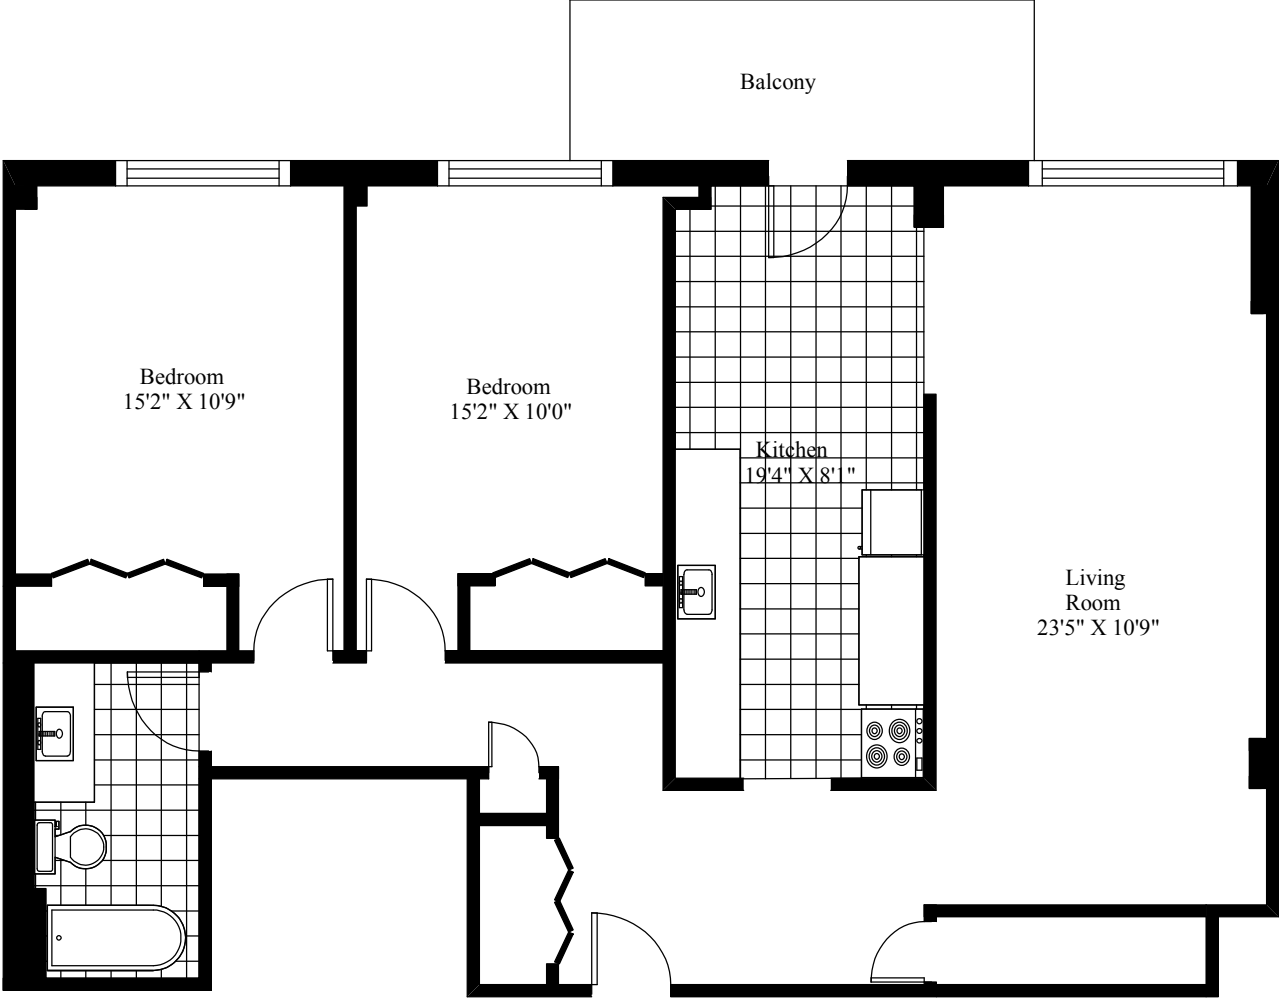

Lorentz Apartments
Typical Two Bedroom

Main Living Area = 1,051 Square Feet